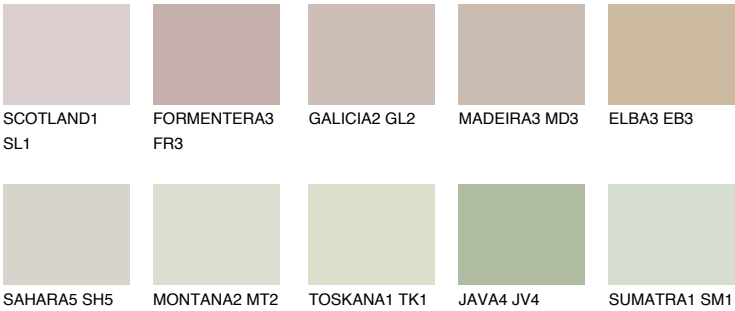

PAMPA3 PM3

52% TSR 48%

Matching colours

COLOURS

INTENSE

For more information on plasters and paints, go to www.ceresit.ee

*The presented colours refer to plasters and paints offered by Ceresit. Due to the use of digital techniques, the presented colours might not represent the original ones, thus they cannot be considered as a reliable colour presentation. We recommend checking the authentic colour samples.