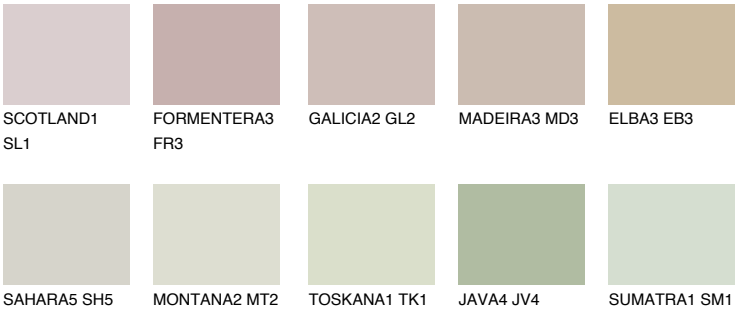

PAMPA3 PM3

52% **TSR** 48%

Matching colours

COLOURS

INTENSE

For more information on plasters and paints, go to www.ceresit.ee

*The presented colours refer to plasters and paints offered by Ceresit. Due to the use of digital techniques, the presented colours might not represent the original ones, thus they cannot be considered as a reliable colour presentation. We recommend checking the authentic colour samples.