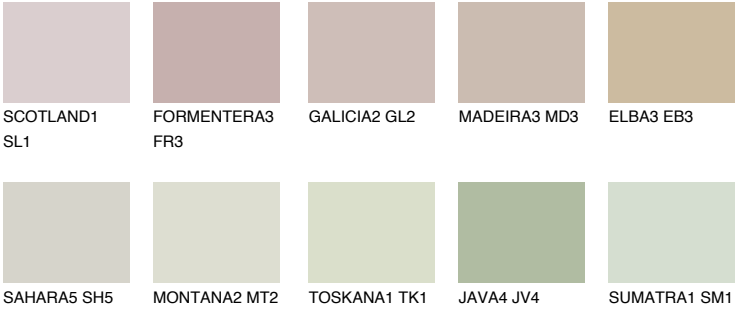

PAMPA3 PM3

52% TSR 48%

Matching colours

COLOURS

INTENSE

For more information on plasters and paints, go to www.ceresit.ee

*The presented colours refer to plasters and paints offered by Ceresit. Due to the use of digital techniques, the presented colours might not represent the original ones, thus they cannot be considered as a reliable colour presentation. We recommend checking the authentic colour samples.