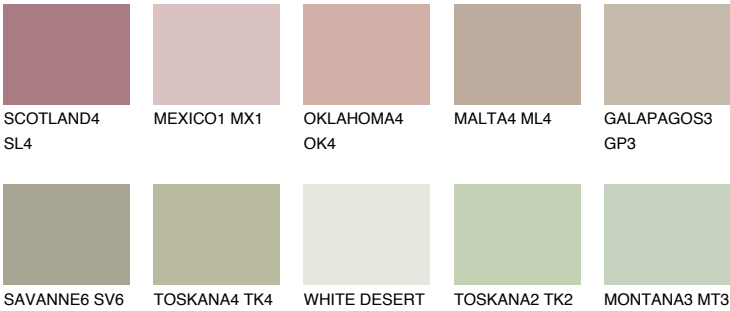

## PAMPA4 PM4

44% **TSR** 41%

### Matching colours

#### COLOURS

#### INTENSE

For more information on plasters and paints, go to [www.ceresit.ee](http://www.ceresit.ee)

\*The presented colours refer to plasters and paints offered by Ceresit. Due to the use of digital techniques, the presented colours might not represent the original ones, thus they cannot be considered as a reliable colour presentation. We recommend checking the authentic colour samples.