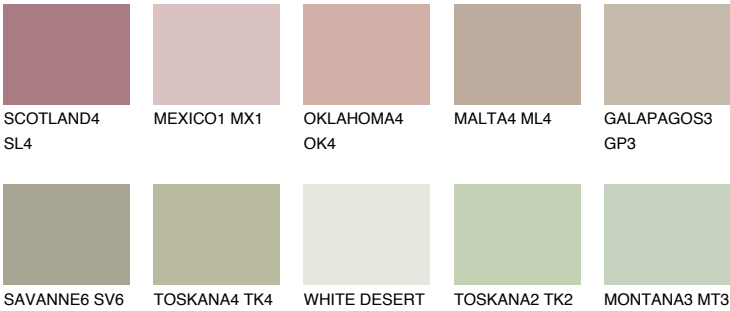

PAMPA4 PM4

44% **TSR** 41%

Matching colours

COLOURS

INTENSE

For more information on plasters and paints, go to www.ceresit.ee

*The presented colours refer to plasters and paints offered by Ceresit. Due to the use of digital techniques, the presented colours might not represent the original ones, thus they cannot be considered as a reliable colour presentation. We recommend checking the authentic colour samples.