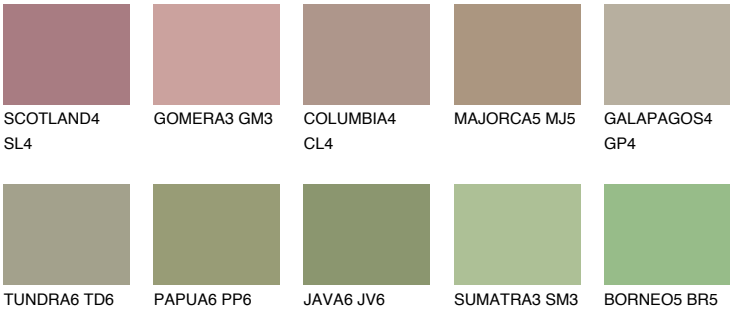

PAMPA5 PM5

37% **TSR** 50%

Matching colours

COLOURS

INTENSE

For more information on plasters and paints, go to www.ceresit.ee

*The presented colours refer to plasters and paints offered by Ceresit. Due to the use of digital techniques, the presented colours might not represent the original ones, thus they cannot be considered as a reliable colour presentation. We recommend checking the authentic colour samples.