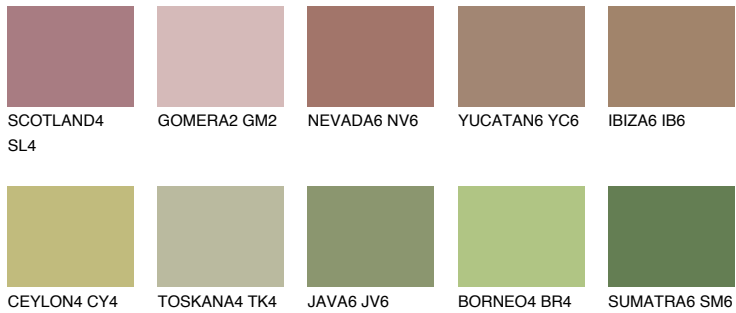

COLOUR DETAILS

PAMPA6 PM6

☀ 25% **TSR 42%**

Matching colours

COLOURS

INTENSE

For more information on plasters and paints, go to www.ceresit.ee

*The presented colours refer to plasters and paints offered by Ceresit. Due to the use of digital techniques, the presented colours might not represent the original ones, thus they cannot be considered as a reliable colour presentation. We recommend checking the authentic colour samples.