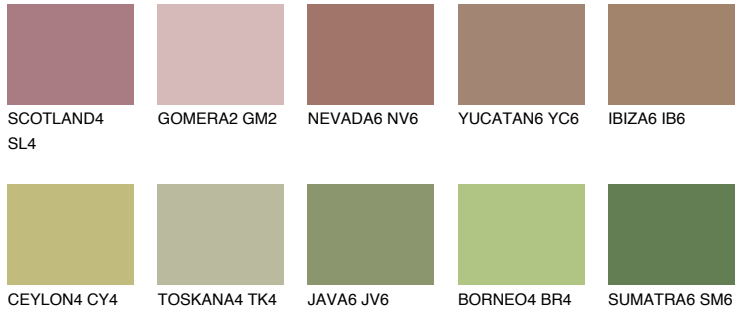

COLOUR DETAILS

PAMPA6 PM6

☀️ 25% **TSR 42%**

Matching colours

COLOURS

INTENSE

For more information on plasters and paints, go to www.ceresit.ee

*The presented colours refer to plasters and paints offered by Ceresit. Due to the use of digital techniques, the presented colours might not represent the original ones, thus they cannot be considered as a reliable colour presentation. We recommend checking the authentic colour samples.