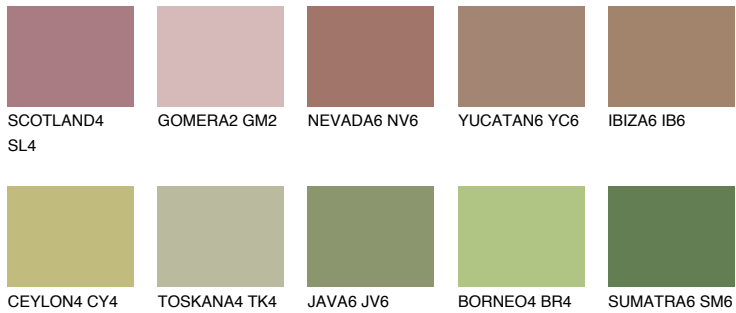

COLOUR DETAILS

PAMPA6 PM6

☀ 25%   **TSR 42%**

Matching colours

COLOURS

INTENSE

For more information on plasters and paints, go to www.ceresit.ee

*The presented colours refer to plasters and paints offered by Ceresit. Due to the use of digital techniques, the presented colours might not represent the original ones, thus they cannot be considered as a reliable colour presentation. We recommend checking the authentic colour samples.