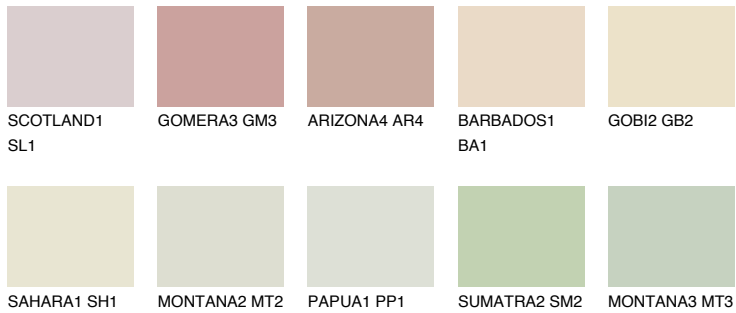

COLOUR DETAILS

SAVANNE1 SV1

75% TSR 70%

Matching colours

COLOURS

INTENSE

For more information on plasters and paints, go to www.ceresit.ee

*The presented colours refer to plasters and paints offered by Ceresit. Due to the use of digital techniques, the presented colours might not represent the original ones, thus they cannot be considered as a reliable colour presentation. We recommend checking the authentic colour samples.