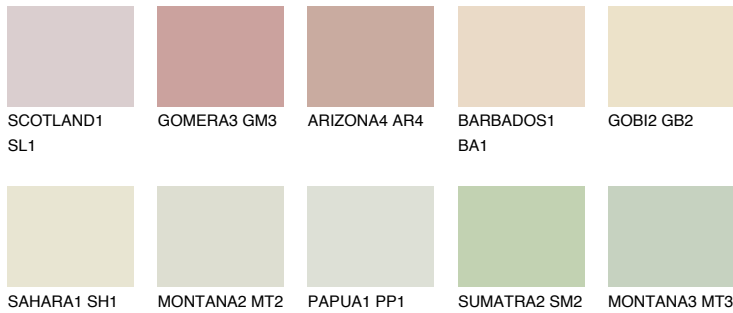

COLOUR DETAILS

SAVANNE1 SV1

75% TSR 70%

Matching colours

COLOURS

INTENSE

For more information on plasters and paints, go to www.ceresit.ee

*The presented colours refer to plasters and paints offered by Ceresit. Due to the use of digital techniques, the presented colours might not represent the original ones, thus they cannot be considered as a reliable colour presentation. We recommend checking the authentic colour samples.