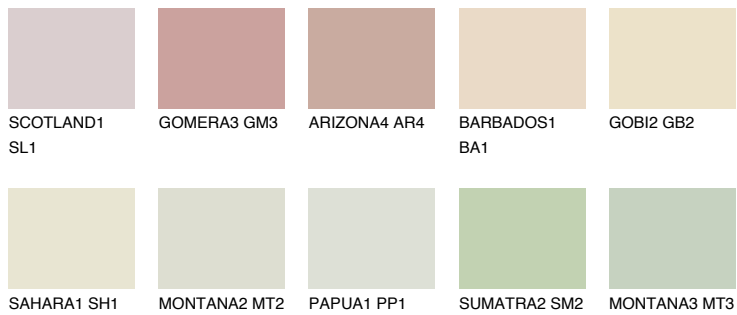

COLOUR DETAILS

SAVANNE1 SV1

75% TSR 70%

Matching colours

COLOURS

INTENSE

For more information on plasters and paints, go to www.ceresit.ee

*The presented colours refer to plasters and paints offered by Ceresit. Due to the use of digital techniques, the presented colours might not represent the original ones, thus they cannot be considered as a reliable colour presentation. We recommend checking the authentic colour samples.