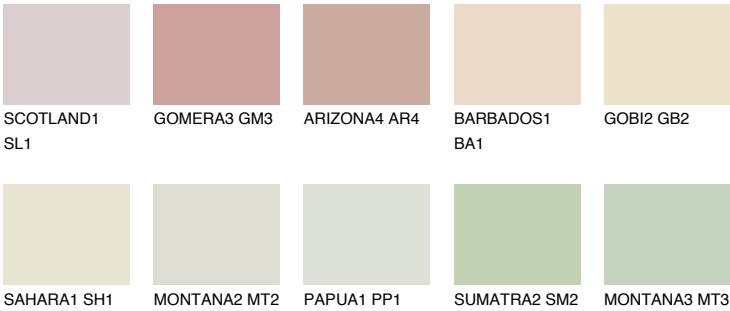

COLOUR DETAILS

SAVANNE1 SV1

75% TSR 70%

Matching colours

COLOURS

INTENSE

For more information on plasters and paints, go to www.ceresit.ee

*The presented colours refer to plasters and paints offered by Ceresit. Due to the use of digital techniques, the presented colours might not represent the original ones, thus they cannot be considered as a reliable colour presentation. We recommend checking the authentic colour samples.