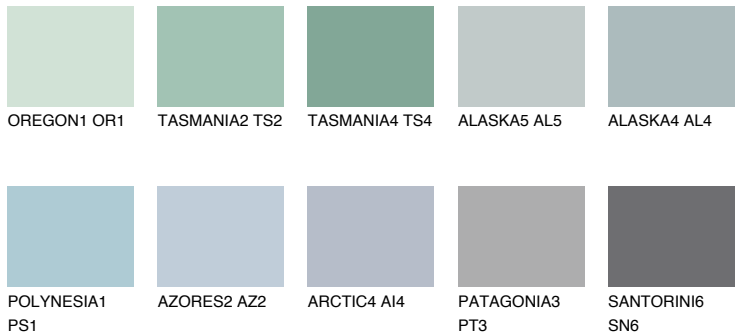

COLOUR DETAILS

ADRIATIC2 AA2

63% TSR 64%

Matching colours

COLOURS

INTENSE

For more information on plasters and paints, go to www.ceresit.ee

*The presented colours refer to plasters and paints offered by Ceresit. Due to the use of digital techniques, the presented colours might not represent the original ones, thus they cannot be considered as a reliable colour presentation. We recommend checking the authentic colour samples.