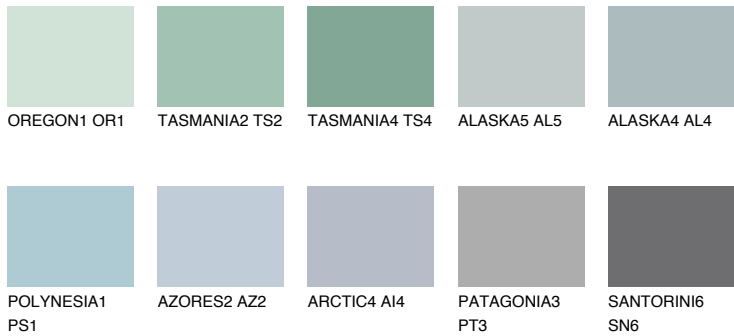

COLOUR DETAILS

ADRIATIC2 AA2

63% TSR 64%

Matching colours

COLOURS

INTENSE

For more information on plasters and paints, go to www.ceresit.ee

*The presented colours refer to plasters and paints offered by Ceresit. Due to the use of digital techniques, the presented colours might not represent the original ones, thus they cannot be considered as a reliable colour presentation. We recommend checking the authentic colour samples.