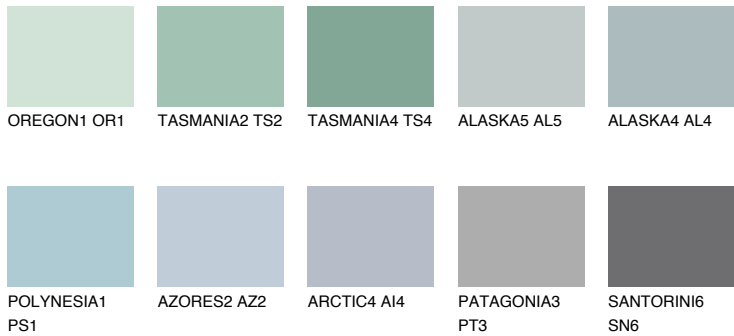

# COLOUR DETAILS

## ADRIATIC2 AA2

63% TSR 64%

### Matching colours

#### COLOURS