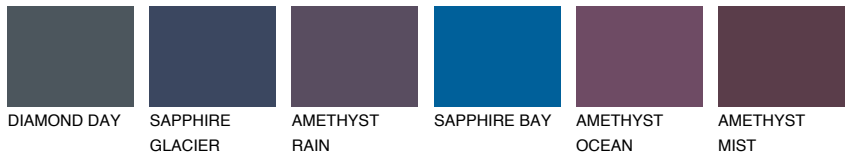

COLOUR DETAILS

ADRIATIC2 AA2

63% TSR 64%

Matching colours

COLOURS

INTENSE

For more information on plasters and paints, go to www.ceresit.ee

*The presented colours refer to plasters and paints offered by Ceresit. Due to the use of digital techniques, the presented colours might not represent the original ones, thus they cannot be considered as a reliable colour presentation. We recommend checking the authentic colour samples.