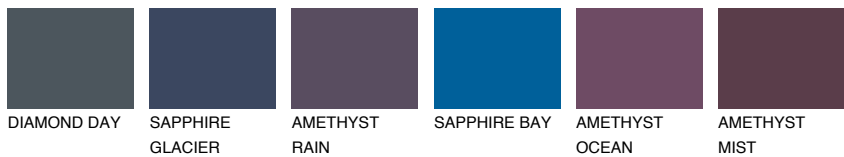

COLOUR DETAILS

ADRIATIC2 AA2

63% TSR 64%

Matching colours

COLOURS

INTENSE

For more information on plasters and paints, go to www.ceresit.ee

*The presented colours refer to plasters and paints offered by Ceresit. Due to the use of digital techniques, the presented colours might not represent the original ones, thus they cannot be considered as a reliable colour presentation. We recommend checking the authentic colour samples.