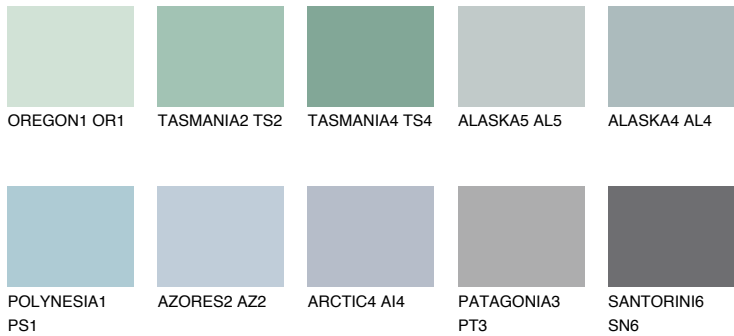

# COLOUR DETAILS

## ADRIATIC2 AA2

63% **TSR** 64%

### Matching colours

#### COLOURS