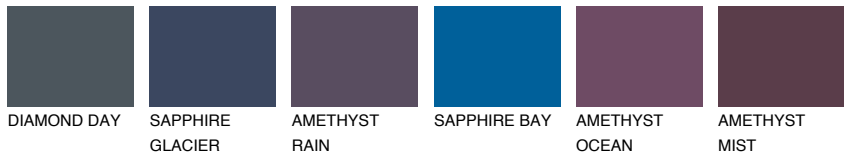

COLOUR DETAILS

ADRIATIC2 AA2

63% TSR 64%

Matching colours

COLOURS

INTENSE

For more information on plasters and paints, go to www.ceresit.ee

*The presented colours refer to plasters and paints offered by Ceresit. Due to the use of digital techniques, the presented colours might not represent the original ones, thus they cannot be considered as a reliable colour presentation. We recommend checking the authentic colour samples.