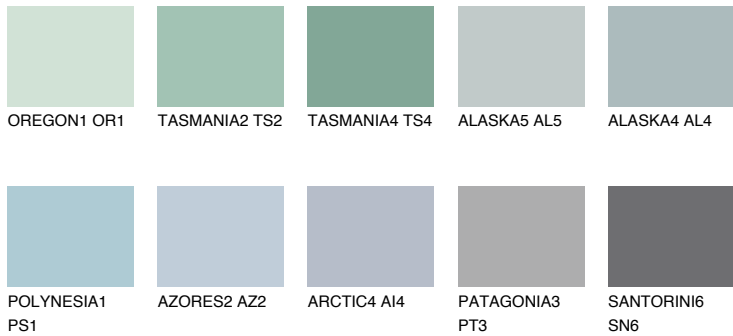

COLOUR DETAILS

ADRIATIC2 AA2

63% **TSR** 64%

Matching colours

COLOURS

INTENSE

For more information on plasters and paints, go to www.ceresit.ee

*The presented colours refer to plasters and paints offered by Ceresit. Due to the use of digital techniques, the presented colours might not represent the original ones, thus they cannot be considered as a reliable colour presentation. We recommend checking the authentic colour samples.