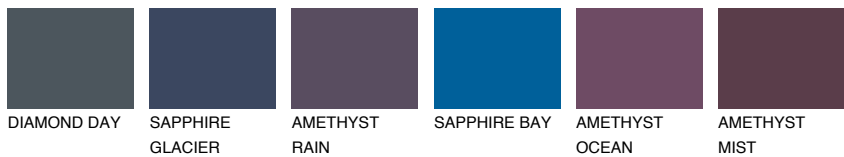

COLOUR DETAILS

ADRIATIC2 AA2

63% **TSR** 64%

Matching colours

COLOURS

INTENSE

For more information on plasters and paints, go to www.ceresit.ee

*The presented colours refer to plasters and paints offered by Ceresit. Due to the use of digital techniques, the presented colours might not represent the original ones, thus they cannot be considered as a reliable colour presentation. We recommend checking the authentic colour samples.