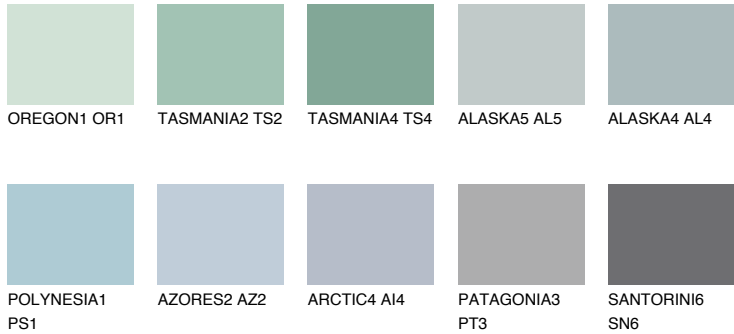

COLOUR DETAILS

ADRIATIC2 AA2

63% TSR 64%

Matching colours

COLOURS

INTENSE

For more information on plasters and paints, go to www.ceresit.ee

*The presented colours refer to plasters and paints offered by Ceresit. Due to the use of digital techniques, the presented colours might not represent the original ones, thus they cannot be considered as a reliable colour presentation. We recommend checking the authentic colour samples.