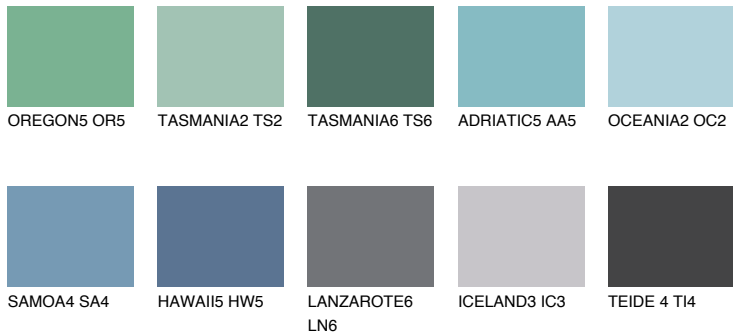

COLOUR DETAILS

POLYNESIA2 PS2

42% TSR 44%

Matching colours

COLOURS

INTENSE

For more information on plasters and paints, go to www.ceresit.ee

*The presented colours refer to plasters and paints offered by Ceresit. Due to the use of digital techniques, the presented colours might not represent the original ones, thus they cannot be considered as a reliable colour presentation. We recommend checking the authentic colour samples.