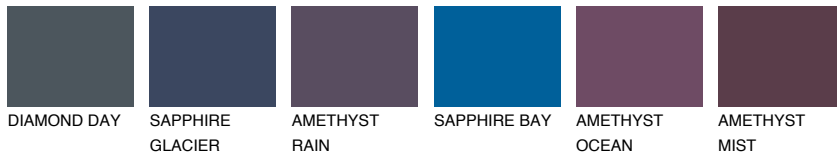

COLOUR DETAILS

POLYNESIA2 PS2

42% TSR 44%

Matching colours

COLOURS

INTENSE

For more information on plasters and paints, go to www.ceresit.ee

*The presented colours refer to plasters and paints offered by Ceresit. Due to the use of digital techniques, the presented colours might not represent the original ones, thus they cannot be considered as a reliable colour presentation. We recommend checking the authentic colour samples.