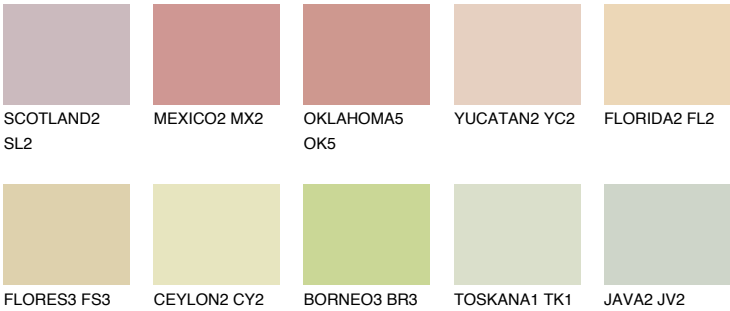

SAVANNE2 SV2

70% TSR 66%

Matching colours

COLOURS

INTENSE

For more information on plasters and paints, go to www.ceresit.ee

*The presented colours refer to plasters and paints offered by Ceresit. Due to the use of digital techniques, the presented colours might not represent the original ones, thus they cannot be considered as a reliable colour presentation. We recommend checking the authentic colour samples.