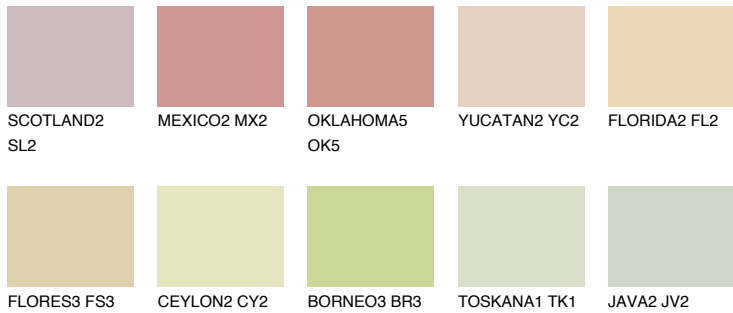

COLOUR DETAILS

SAVANNE2 SV2

70% TSR 66%

Matching colours

COLOURS

INTENSE

For more information on plasters and paints, go to www.ceresit.ee

*The presented colours refer to plasters and paints offered by Ceresit. Due to the use of digital techniques, the presented colours might not represent the original ones, thus they cannot be considered as a reliable colour presentation. We recommend checking the authentic colour samples.