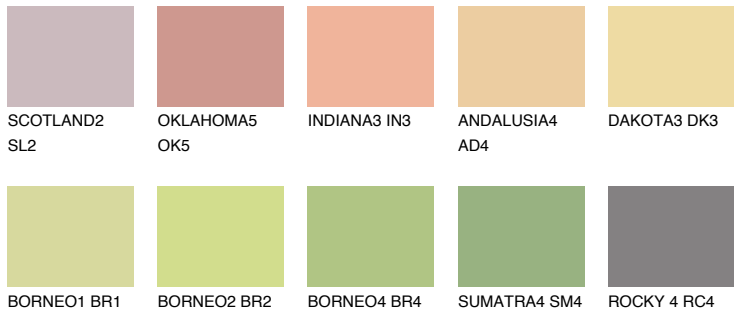

COLOUR DETAILS

SAVANNE3 SV3

64% TSR 64%

Matching colours

COLOURS

INTENSE

For more information on plasters and paints, go to www.ceresit.ee

*The presented colours refer to plasters and paints offered by Ceresit. Due to the use of digital techniques, the presented colours might not represent the original ones, thus they cannot be considered as a reliable colour presentation. We recommend checking the authentic colour samples.