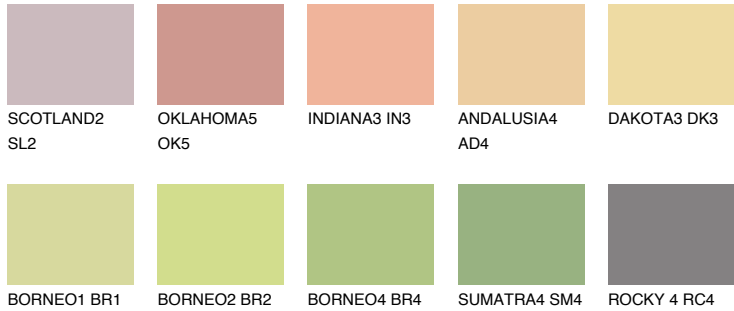

# COLOUR DETAILS

## SAVANNE3 SV3

64% TSR 64%

### Matching colours

#### COLOURS