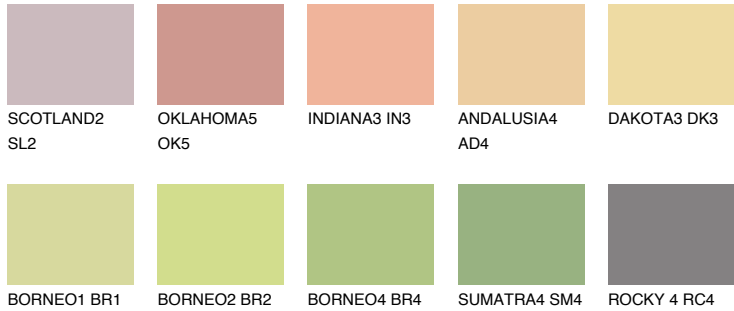

COLOUR DETAILS

SAVANNE3 SV3

64% **TSR** 64%

Matching colours

COLOURS

INTENSE

For more information on plasters and paints, go to www.ceresit.ee

*The presented colours refer to plasters and paints offered by Ceresit. Due to the use of digital techniques, the presented colours might not represent the original ones, thus they cannot be considered as a reliable colour presentation. We recommend checking the authentic colour samples.