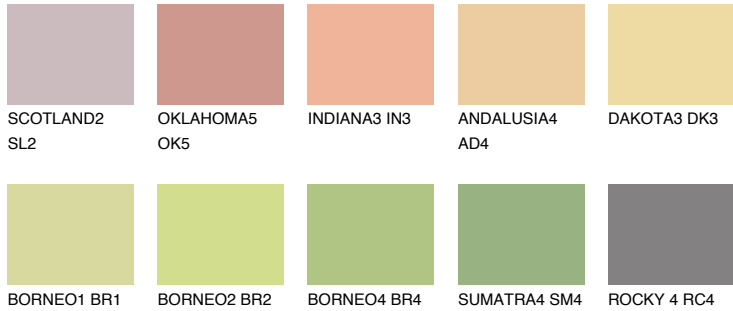

# COLOUR DETAILS

## SAVANNE3 SV3

64% TSR 64%

### Matching colours

#### COLOURS