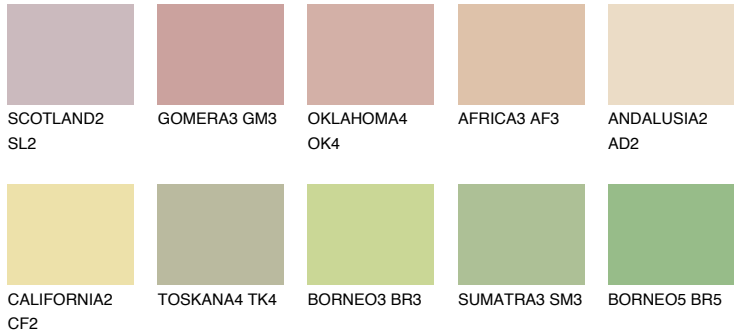

COLOUR DETAILS

SAVANNE4 SV4

57% TSR 52%

Matching colours

COLOURS

INTENSE

For more information on plasters and paints, go to www.ceresit.ee

*The presented colours refer to plasters and paints offered by Ceresit. Due to the use of digital techniques, the presented colours might not represent the original ones, thus they cannot be considered as a reliable colour presentation. We recommend checking the authentic colour samples.