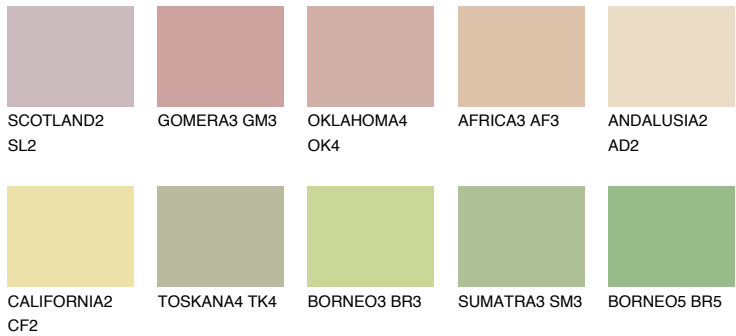

COLOUR DETAILS

SAVANNE4 SV4

57% TSR 52%

Matching colours

COLOURS

INTENSE

For more information on plasters and paints, go to www.ceresit.ee

*The presented colours refer to plasters and paints offered by Ceresit. Due to the use of digital techniques, the presented colours might not represent the original ones, thus they cannot be considered as a reliable colour presentation. We recommend checking the authentic colour samples.