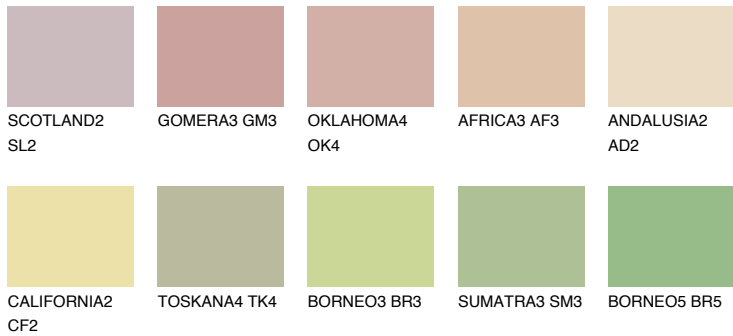

COLOUR DETAILS

SAVANNE4 SV4

57% TSR 52%

Matching colours

COLOURS

INTENSE

For more information on plasters and paints, go to www.ceresit.ee

*The presented colours refer to plasters and paints offered by Ceresit. Due to the use of digital techniques, the presented colours might not represent the original ones, thus they cannot be considered as a reliable colour presentation. We recommend checking the authentic colour samples.