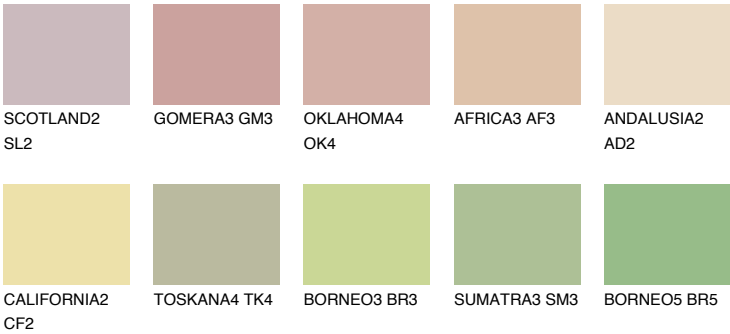

SAVANNE4 SV4

57% TSR 52%

Matching colours

COLOURS

INTENSE

For more information on plasters and paints, go to www.ceresit.ee

*The presented colours refer to plasters and paints offered by Ceresit. Due to the use of digital techniques, the presented colours might not represent the original ones, thus they cannot be considered as a reliable colour presentation. We recommend checking the authentic colour samples.