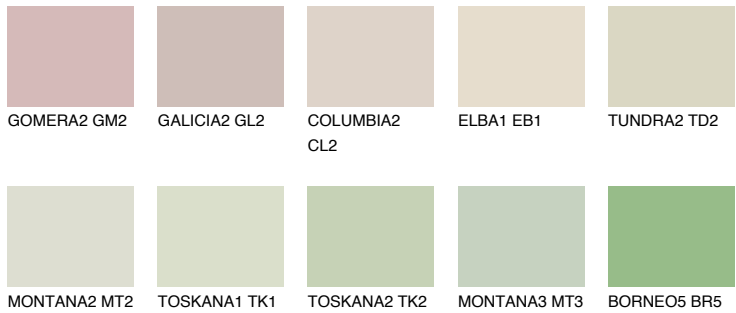

COLOUR DETAILS

SAVANNE5 SV5

65% TSR 62%

Matching colours

COLOURS

INTENSE

For more information on plasters and paints, go to www.ceresit.ee

*The presented colours refer to plasters and paints offered by Ceresit. Due to the use of digital techniques, the presented colours might not represent the original ones, thus they cannot be considered as a reliable colour presentation. We recommend checking the authentic colour samples.