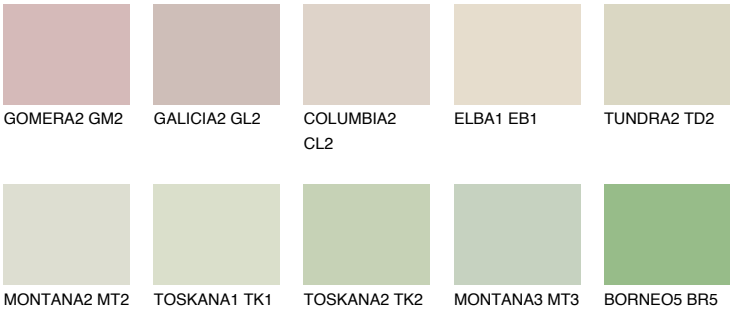

# COLOUR DETAILS

## SAVANNE5 SV5

65% TSR 62%

### Matching colours

#### COLOURS