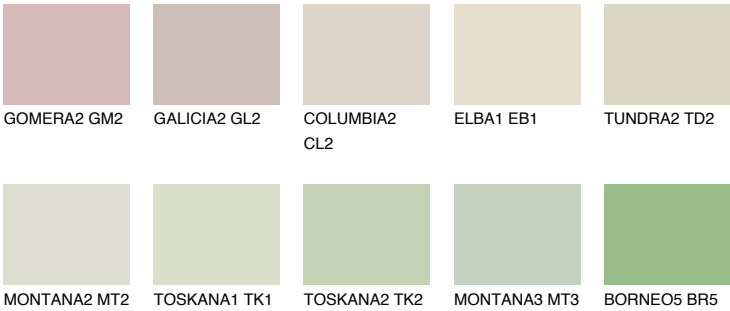

COLOUR DETAILS

SAVANNE5 SV5

65% TSR 62%

Matching colours

COLOURS

INTENSE

For more information on plasters and paints, go to www.ceresit.ee

*The presented colours refer to plasters and paints offered by Ceresit. Due to the use of digital techniques, the presented colours might not represent the original ones, thus they cannot be considered as a reliable colour presentation. We recommend checking the authentic colour samples.