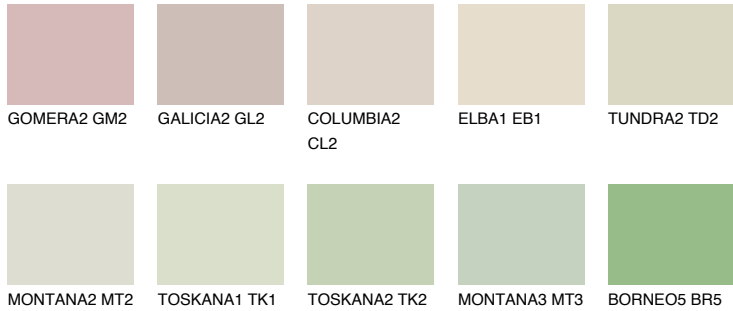

# COLOUR DETAILS

## SAVANNE5 SV5

65% TSR 62%

### Matching colours

#### COLOURS