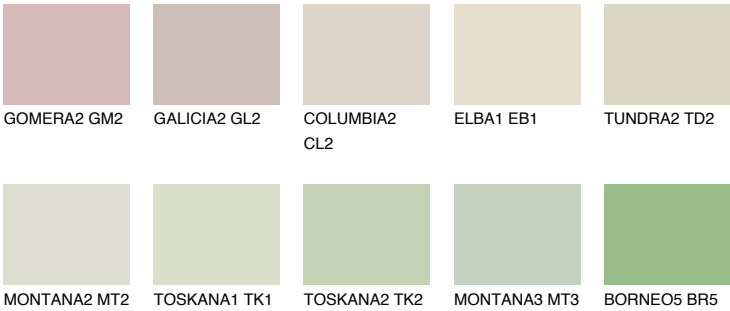

SAVANNE5 SV5

65% TSR 62%

Matching colours

COLOURS

INTENSE

For more information on plasters and paints, go to www.ceresit.ee

*The presented colours refer to plasters and paints offered by Ceresit. Due to the use of digital techniques, the presented colours might not represent the original ones, thus they cannot be considered as a reliable colour presentation. We recommend checking the authentic colour samples.