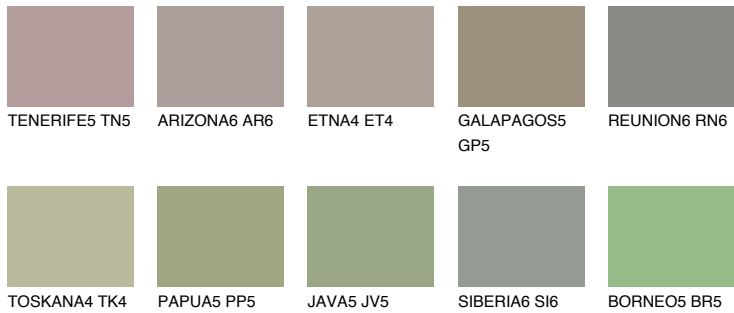

SAVANNE6 SV6

37% TSR 32%

Matching colours

COLOURS

INTENSE

For more information on plasters and paints, go to www.ceresit.ee

*The presented colours refer to plasters and paints offered by Ceresit. Due to the use of digital techniques, the presented colours might not represent the original ones, thus they cannot be considered as a reliable colour presentation. We recommend checking the authentic colour samples.