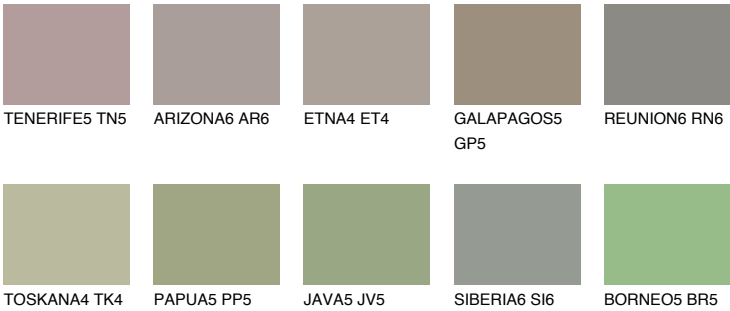

## SAVANNE6 SV6

37% TSR 32%

### Matching colours

#### COLOURS

#### INTENSE

For more information on plasters and paints, go to [www.ceresit.ee](http://www.ceresit.ee)

\*The presented colours refer to plasters and paints offered by Ceresit. Due to the use of digital techniques, the presented colours might not represent the original ones, thus they cannot be considered as a reliable colour presentation. We recommend checking the authentic colour samples.