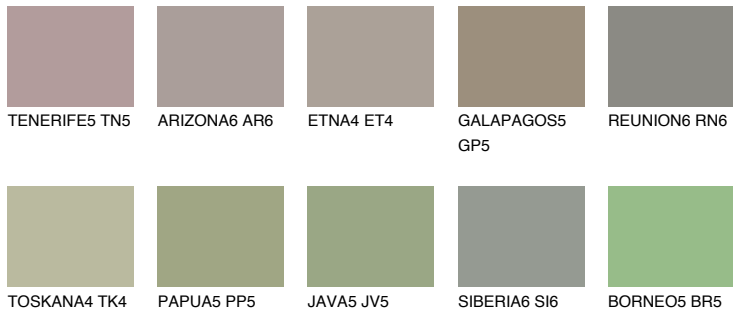

## SAVANNE6 SV6

37% TSR 32%

### Matching colours

#### COLOURS

#### INTENSE

For more information on plasters and paints, go to [www.ceresit.ee](http://www.ceresit.ee)

\*The presented colours refer to plasters and paints offered by Ceresit. Due to the use of digital techniques, the presented colours might not represent the original ones, thus they cannot be considered as a reliable colour presentation. We recommend checking the authentic colour samples.