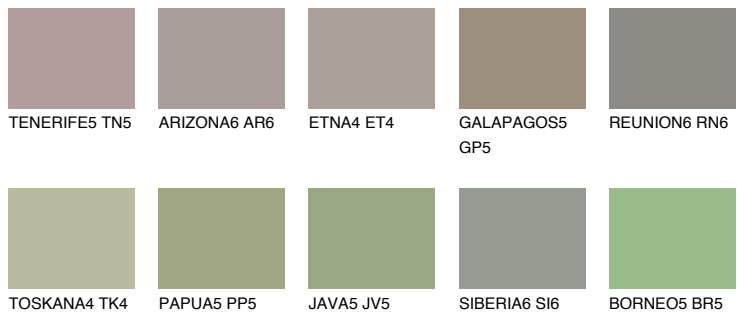

SAVANNE6 SV6

37% **TSR** 32%

Matching colours

COLOURS

INTENSE

For more information on plasters and paints, go to www.ceresit.ee

*The presented colours refer to plasters and paints offered by Ceresit. Due to the use of digital techniques, the presented colours might not represent the original ones, thus they cannot be considered as a reliable colour presentation. We recommend checking the authentic colour samples.