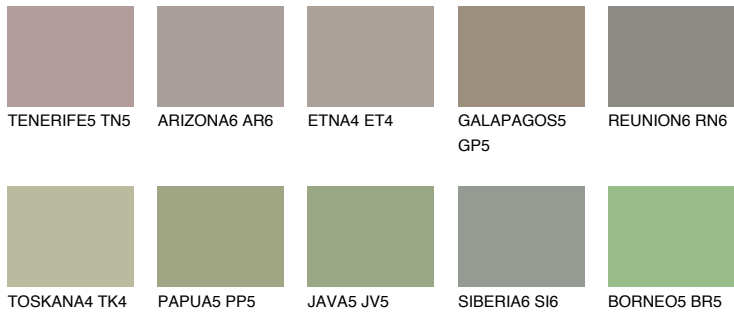

SAVANNE6 SV6

☀️ 37% **TSR 32%**

Matching colours

COLOURS

INTENSE

For more information on plasters and paints, go to www.ceresit.ee

*The presented colours refer to plasters and paints offered by Ceresit. Due to the use of digital techniques, the presented colours might not represent the original ones, thus they cannot be considered as a reliable colour presentation. We recommend checking the authentic colour samples.