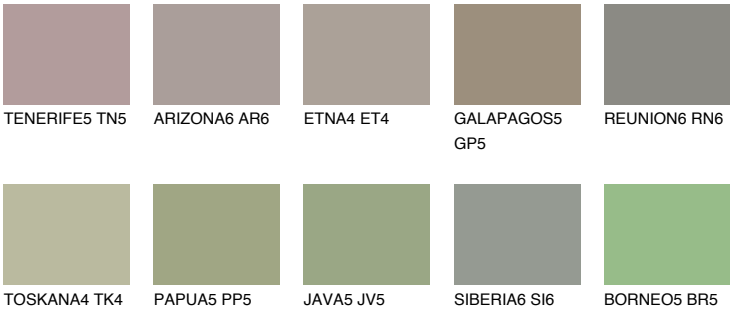

SAVANNE6 SV6

37% TSR 32%

Matching colours

COLOURS

INTENSE

For more information on plasters and paints, go to www.ceresit.ee

*The presented colours refer to plasters and paints offered by Ceresit. Due to the use of digital techniques, the presented colours might not represent the original ones, thus they cannot be considered as a reliable colour presentation. We recommend checking the authentic colour samples.