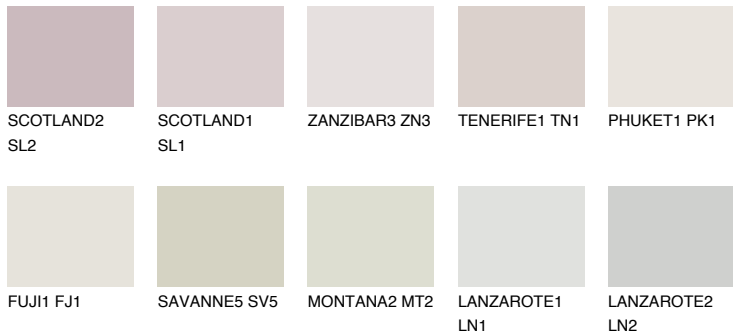

COLOUR DETAILS

REUNION1 RN1

76% TSR 72%

Matching colours

COLOURS

INTENSE

For more information on plasters and paints, go to www.ceresit.ee

*The presented colours refer to plasters and paints offered by Ceresit. Due to the use of digital techniques, the presented colours might not represent the original ones, thus they cannot be considered as a reliable colour presentation. We recommend checking the authentic colour samples.