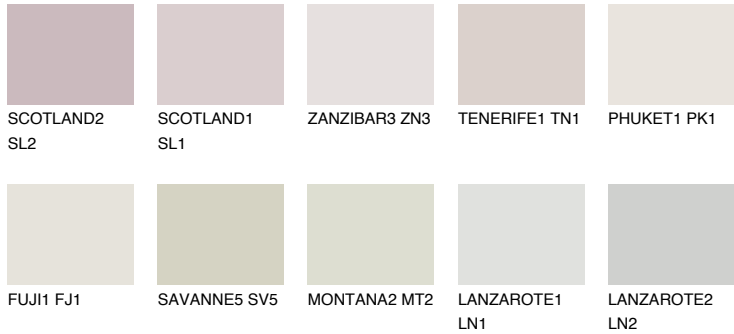

COLOUR DETAILS

REUNION1 RN1

76% TSR 72%

Matching colours

COLOURS

INTENSE

For more information on plasters and paints, go to www.ceresit.ee

*The presented colours refer to plasters and paints offered by Ceresit. Due to the use of digital techniques, the presented colours might not represent the original ones, thus they cannot be considered as a reliable colour presentation. We recommend checking the authentic colour samples.