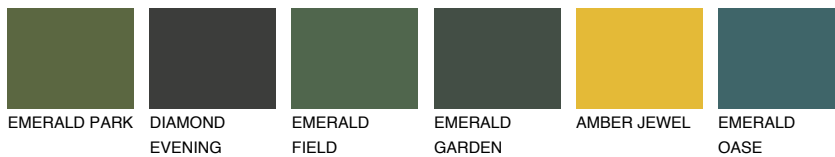

REUNION1 RN1

76% **TSR** 72%

Matching colours

COLOURS

INTENSE

For more information on plasters and paints, go to
www.ceresit.ee

*The presented colours refer to plasters and paints offered by Ceresit. Due to the use of digital techniques, the presented colours might not represent the original ones, thus they cannot be considered as a reliable colour presentation. We recommend checking the authentic colour samples.