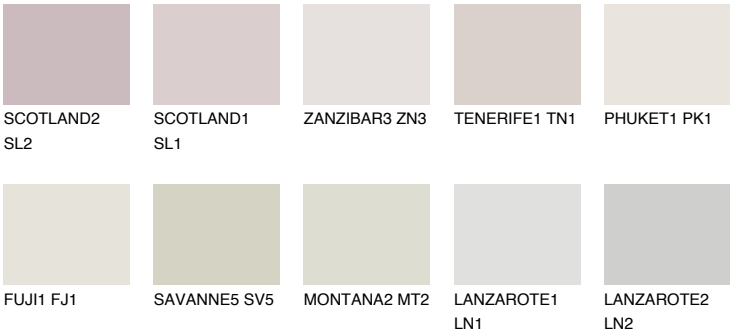

REUNION1 RN1

76% **TSR** 72%

Matching colours

COLOURS

INTENSE

For more information on plasters and paints, go to www.ceresit.ee

*The presented colours refer to plasters and paints offered by Ceresit. Due to the use of digital techniques, the presented colours might not represent the original ones, thus they cannot be considered as a reliable colour presentation. We recommend checking the authentic colour samples.