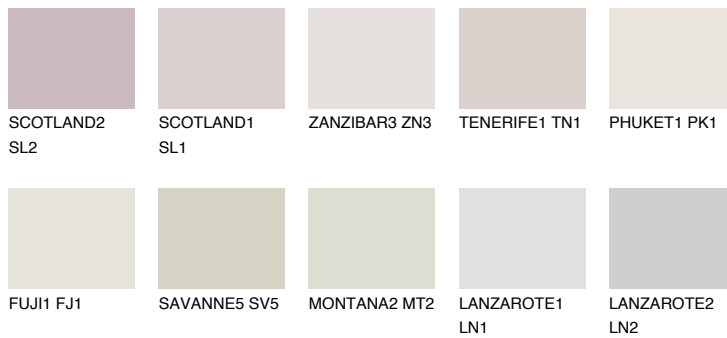

REUNION1 RN1

76% **TSR** 72%

Matching colours

COLOURS

INTENSE

For more information on plasters and paints, go to
www.ceresit.ee

*The presented colours refer to plasters and paints offered by Ceresit. Due to the use of digital techniques, the presented colours might not represent the original ones, thus they cannot be considered as a reliable colour presentation. We recommend checking the authentic colour samples.