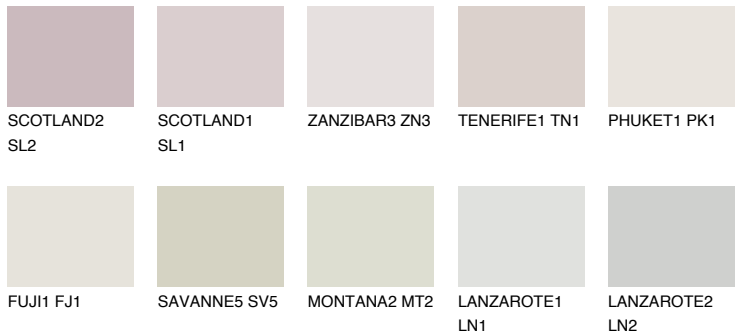

# COLOUR DETAILS

### Matching colours

#### COLOURS

#### INTENSE

For more information on plasters and paints, go to [www.ceresit.ee](http://www.ceresit.ee)

\*The presented colours refer to plasters and paints offered by Ceresit. Due to the use of digital techniques, the presented colours might not represent the original ones, thus they cannot be considered as a reliable colour presentation. We recommend checking the authentic colour samples.