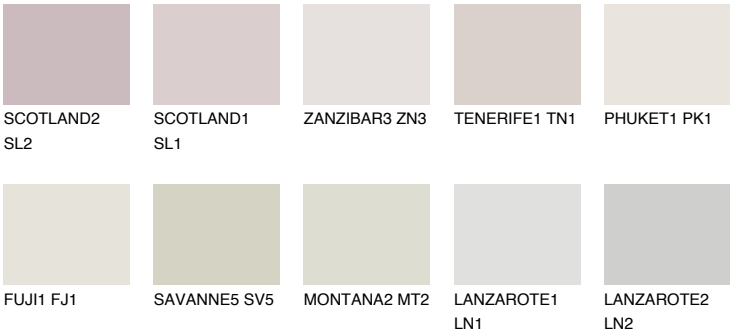

## REUNION1 RN1

76% **TSR** 72%

### Matching colours

#### COLOURS

#### INTENSE

For more information on plasters and paints, go to [www.ceresit.ee](http://www.ceresit.ee)

\*The presented colours refer to plasters and paints offered by Ceresit. Due to the use of digital techniques, the presented colours might not represent the original ones, thus they cannot be considered as a reliable colour presentation. We recommend checking the authentic colour samples.