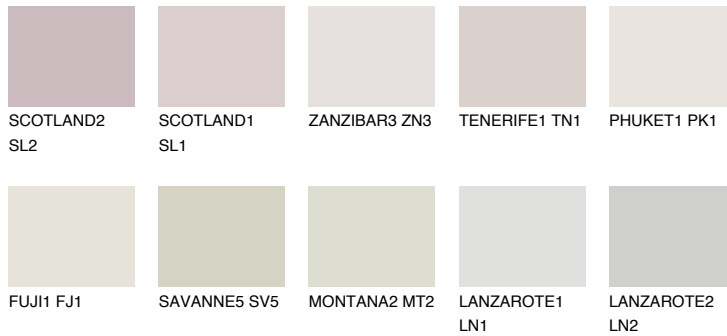

REUNION1 RN1

76% **TSR** 72%

Matching colours

COLOURS

INTENSE

For more information on plasters and paints, go to www.ceresit.ee

*The presented colours refer to plasters and paints offered by Ceresit. Due to the use of digital techniques, the presented colours might not represent the original ones, thus they cannot be considered as a reliable colour presentation. We recommend checking the authentic colour samples.