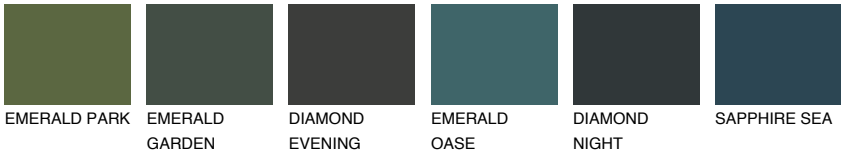

REUNION2 RN2

66% **TSR** 65%

Matching colours

COLOURS

INTENSE

For more information on plasters and paints, go to www.ceresit.ee

*The presented colours refer to plasters and paints offered by Ceresit. Due to the use of digital techniques, the presented colours might not represent the original ones, thus they cannot be considered as a reliable colour presentation. We recommend checking the authentic colour samples.