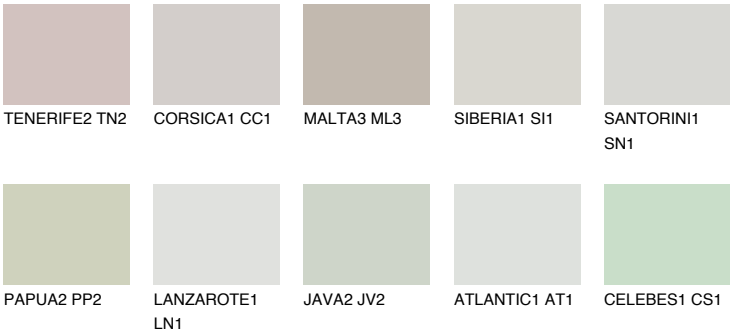

REUNION2 RN2

66% **TSR** 65%

Matching colours

COLOURS

INTENSE

For more information on plasters and paints, go to www.ceresit.ee

*The presented colours refer to plasters and paints offered by Ceresit. Due to the use of digital techniques, the presented colours might not represent the original ones, thus they cannot be considered as a reliable colour presentation. We recommend checking the authentic colour samples.