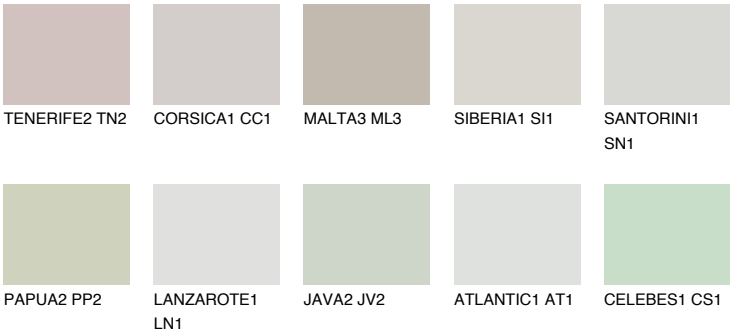

REUNION2 RN2

66% **TSR** 65%

Matching colours

COLOURS

INTENSE

For more information on plasters and paints, go to www.ceresit.ee

*The presented colours refer to plasters and paints offered by Ceresit. Due to the use of digital techniques, the presented colours might not represent the original ones, thus they cannot be considered as a reliable colour presentation. We recommend checking the authentic colour samples.