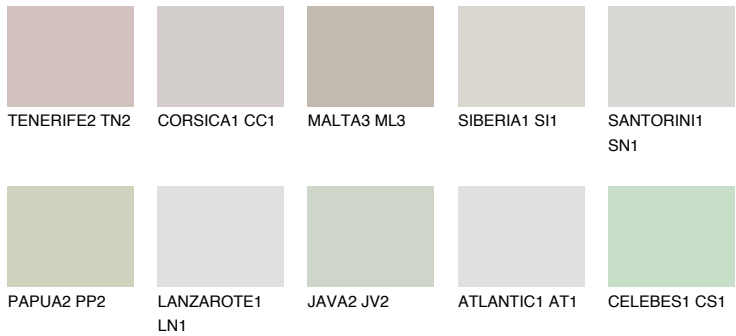

REUNION2 RN2

66% **TSR** 65%

Matching colours

COLOURS

INTENSE

For more information on plasters and paints, go to www.ceresit.ee

*The presented colours refer to plasters and paints offered by Ceresit. Due to the use of digital techniques, the presented colours might not represent the original ones, thus they cannot be considered as a reliable colour presentation. We recommend checking the authentic colour samples.