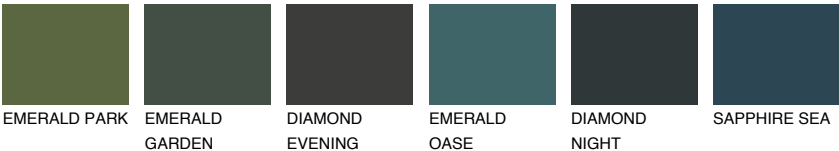

REUNION2 RN2

66% **TSR** 65%

Matching colours

COLOURS

INTENSE

For more information on plasters and paints, go to www.ceresit.ee

*The presented colours refer to plasters and paints offered by Ceresit. Due to the use of digital techniques, the presented colours might not represent the original ones, thus they cannot be considered as a reliable colour presentation. We recommend checking the authentic colour samples.