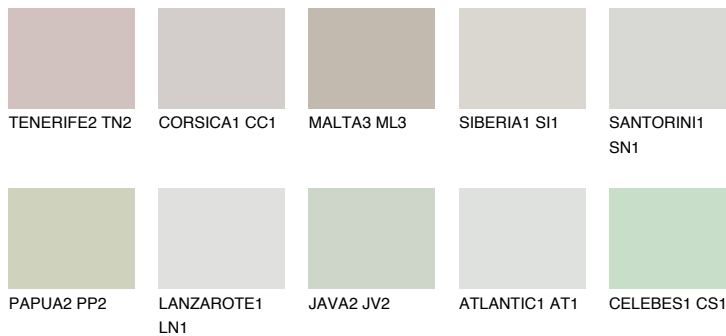

REUNION2 RN2

66% **TSR** 65%

Matching colours

COLOURS

INTENSE

For more information on plasters and paints, go to www.ceresit.ee

*The presented colours refer to plasters and paints offered by Ceresit. Due to the use of digital techniques, the presented colours might not represent the original ones, thus they cannot be considered as a reliable colour presentation. We recommend checking the authentic colour samples.