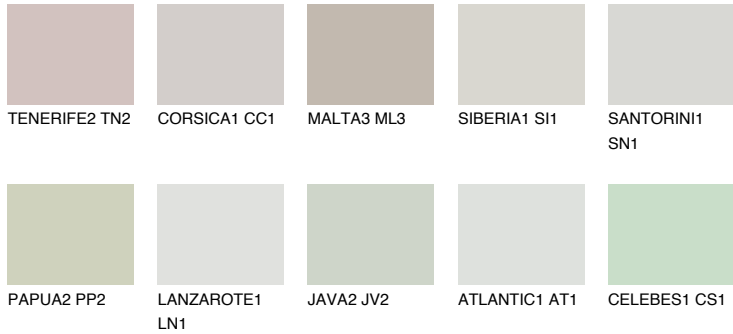

# COLOUR DETAILS

### Matching colours

#### COLOURS

#### INTENSE

For more information on plasters and paints, go to [www.ceresit.ee](http://www.ceresit.ee)

\*The presented colours refer to plasters and paints offered by Ceresit. Due to the use of digital techniques, the presented colours might not represent the original ones, thus they cannot be considered as a reliable colour presentation. We recommend checking the authentic colour samples.