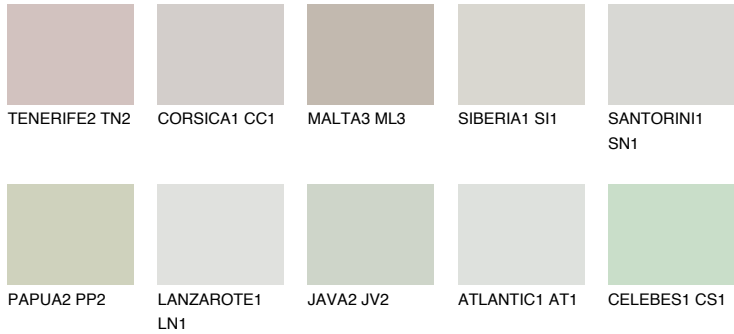

COLOUR DETAILS

REUNION2 RN2

66% TSR 65%

Matching colours

COLOURS

INTENSE

For more information on plasters and paints, go to www.ceresit.ee

*The presented colours refer to plasters and paints offered by Ceresit. Due to the use of digital techniques, the presented colours might not represent the original ones, thus they cannot be considered as a reliable colour presentation. We recommend checking the authentic colour samples.