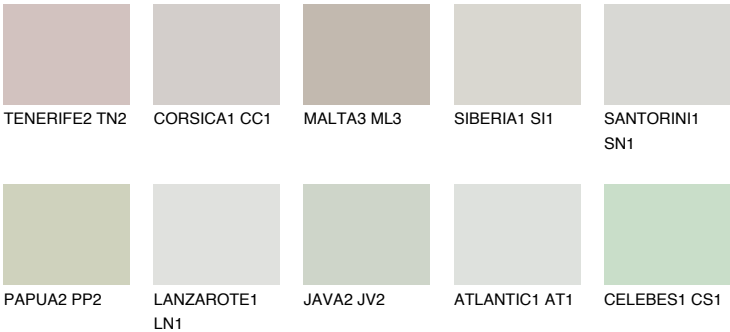

### Matching colours

#### COLOURS

#### INTENSE

For more information on plasters and paints, go to [www.ceresit.ee](http://www.ceresit.ee)

\*The presented colours refer to plasters and paints offered by Ceresit. Due to the use of digital techniques, the presented colours might not represent the original ones, thus they cannot be considered as a reliable colour presentation. We recommend checking the authentic colour samples.