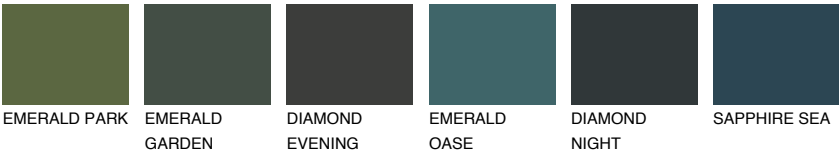

REUNION2 RN2

66% **TSR** 65%

Matching colours

COLOURS

INTENSE

For more information on plasters and paints, go to www.ceresit.ee

*The presented colours refer to plasters and paints offered by Ceresit. Due to the use of digital techniques, the presented colours might not represent the original ones, thus they cannot be considered as a reliable colour presentation. We recommend checking the authentic colour samples.