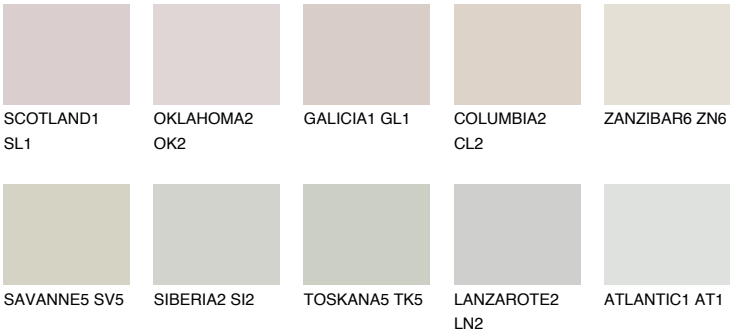

REUNION3 RN3

59% **TSR** 59%

Matching colours

COLOURS

INTENSE

For more information on plasters and paints, go to www.ceresit.ee

*The presented colours refer to plasters and paints offered by Ceresit. Due to the use of digital techniques, the presented colours might not represent the original ones, thus they cannot be considered as a reliable colour presentation. We recommend checking the authentic colour samples.