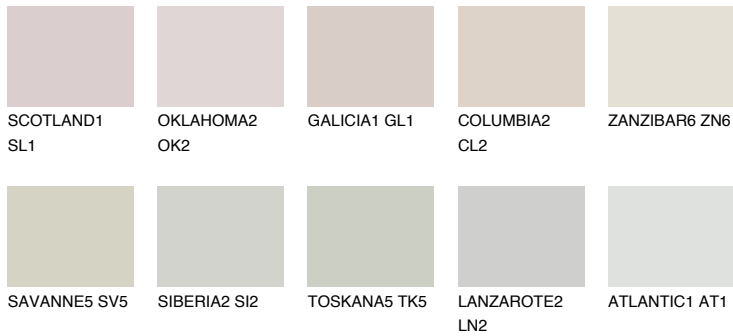

COLOUR DETAILS

REUNION3 RN3

59% **TSR** 59%

Matching colours

COLOURS

INTENSE

For more information on plasters and paints, go to www.ceresit.ee

*The presented colours refer to plasters and paints offered by Ceresit. Due to the use of digital techniques, the presented colours might not represent the original ones, thus they cannot be considered as a reliable colour presentation. We recommend checking the authentic colour samples.