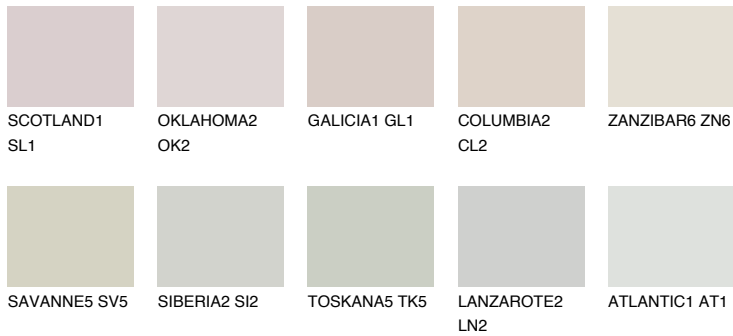

# COLOUR DETAILS

### Matching colours

#### COLOURS

#### INTENSE

For more information on plasters and paints, go to [www.ceresit.ee](http://www.ceresit.ee)

\*The presented colours refer to plasters and paints offered by Ceresit. Due to the use of digital techniques, the presented colours might not represent the original ones, thus they cannot be considered as a reliable colour presentation. We recommend checking the authentic colour samples.