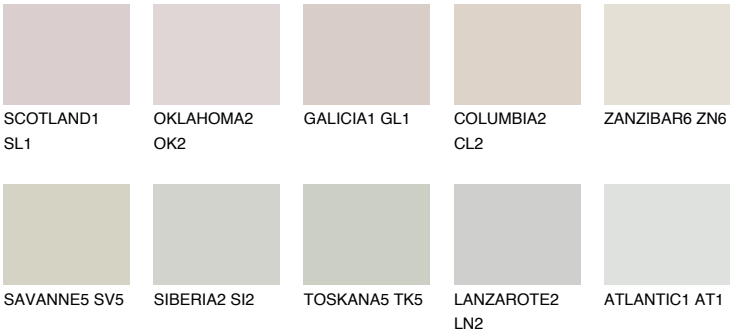

### Matching colours

#### COLOURS

#### INTENSE

For more information on plasters and paints, go to [www.ceresit.ee](http://www.ceresit.ee)

\*The presented colours refer to plasters and paints offered by Ceresit. Due to the use of digital techniques, the presented colours might not represent the original ones, thus they cannot be considered as a reliable colour presentation. We recommend checking the authentic colour samples.