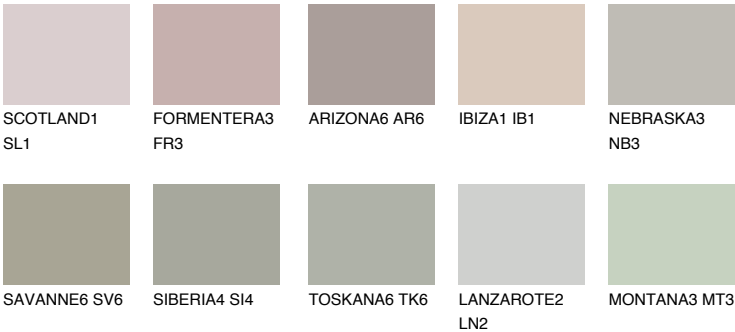

REUNION4 RN4

47% **TSR** 41%

Matching colours

COLOURS

INTENSE

For more information on plasters and paints, go to www.ceresit.ee

*The presented colours refer to plasters and paints offered by Ceresit. Due to the use of digital techniques, the presented colours might not represent the original ones, thus they cannot be considered as a reliable colour presentation. We recommend checking the authentic colour samples.