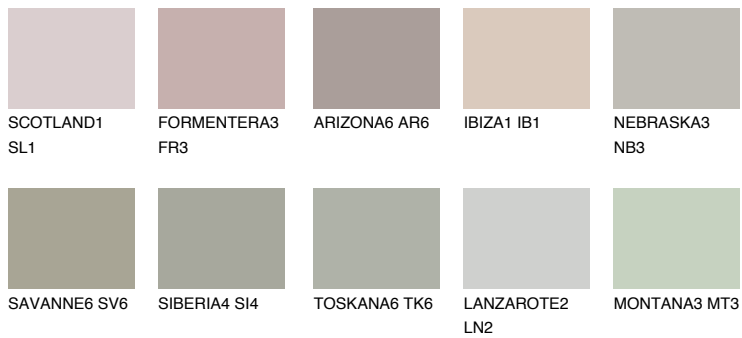

# COLOUR DETAILS

### Matching colours

#### COLOURS

#### INTENSE

For more information on plasters and paints, go to [www.ceresit.ee](http://www.ceresit.ee)

\*The presented colours refer to plasters and paints offered by Ceresit. Due to the use of digital techniques, the presented colours might not represent the original ones, thus they cannot be considered as a reliable colour presentation. We recommend checking the authentic colour samples.