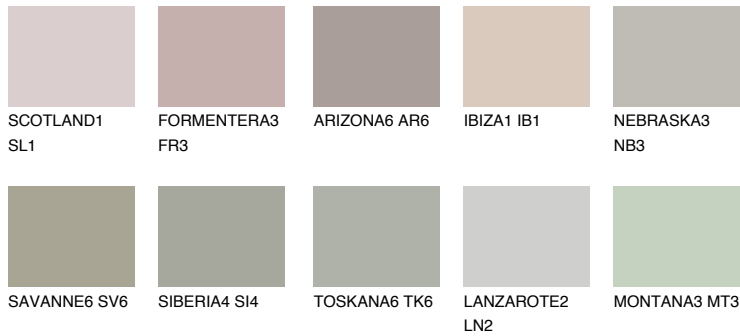

REUNION4 RN4

47% **TSR** 41%

Matching colours

COLOURS

INTENSE

For more information on plasters and paints, go to www.ceresit.ee

*The presented colours refer to plasters and paints offered by Ceresit. Due to the use of digital techniques, the presented colours might not represent the original ones, thus they cannot be considered as a reliable colour presentation. We recommend checking the authentic colour samples.