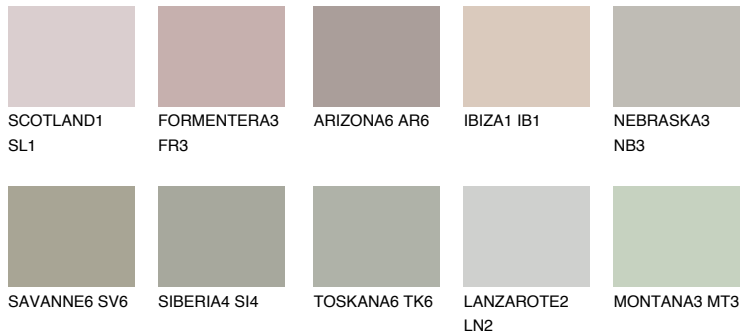

COLOUR DETAILS

REUNION4 RN4

47% **TSR** 41%

Matching colours

COLOURS

INTENSE

For more information on plasters and paints, go to www.ceresit.ee

*The presented colours refer to plasters and paints offered by Ceresit. Due to the use of digital techniques, the presented colours might not represent the original ones, thus they cannot be considered as a reliable colour presentation. We recommend checking the authentic colour samples.