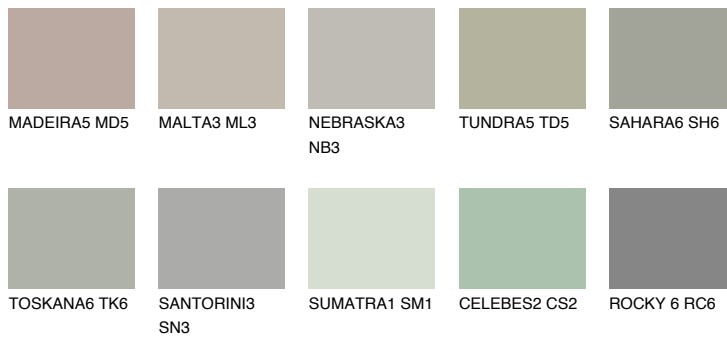

COLOUR DETAILS

REUNION5 RN5

36% **TSR** 32%

Matching colours

COLOURS

INTENSE

For more information on plasters and paints, go to www.ceresit.ee

*The presented colours refer to plasters and paints offered by Ceresit. Due to the use of digital techniques, the presented colours might not represent the original ones, thus they cannot be considered as a reliable colour presentation. We recommend checking the authentic colour samples.