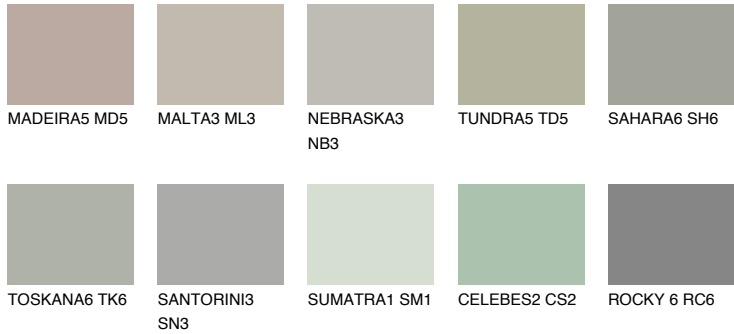

COLOUR DETAILS

REUNION5 RN5

36% **TSR** 32%

Matching colours

COLOURS

INTENSE

For more information on plasters and paints, go to www.ceresit.ee

*The presented colours refer to plasters and paints offered by Ceresit. Due to the use of digital techniques, the presented colours might not represent the original ones, thus they cannot be considered as a reliable colour presentation. We recommend checking the authentic colour samples.