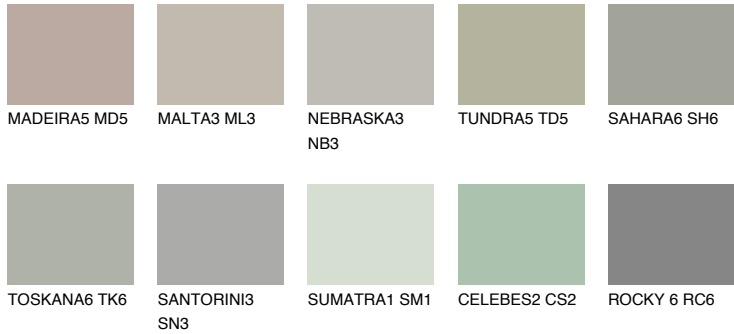

COLOUR DETAILS

REUNION5 RN5

36% TSR 32%

Matching colours

COLOURS

INTENSE

For more information on plasters and paints, go to www.ceresit.ee

*The presented colours refer to plasters and paints offered by Ceresit. Due to the use of digital techniques, the presented colours might not represent the original ones, thus they cannot be considered as a reliable colour presentation. We recommend checking the authentic colour samples.