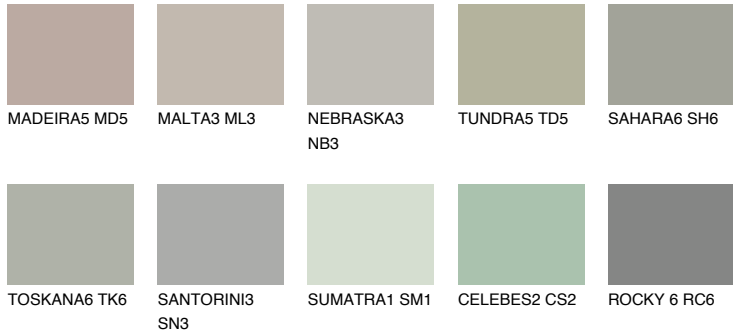

# COLOUR DETAILS

### Matching colours

#### COLOURS

#### INTENSE

For more information on plasters and paints, go to [www.ceresit.ee](http://www.ceresit.ee)

\*The presented colours refer to plasters and paints offered by Ceresit. Due to the use of digital techniques, the presented colours might not represent the original ones, thus they cannot be considered as a reliable colour presentation. We recommend checking the authentic colour samples.