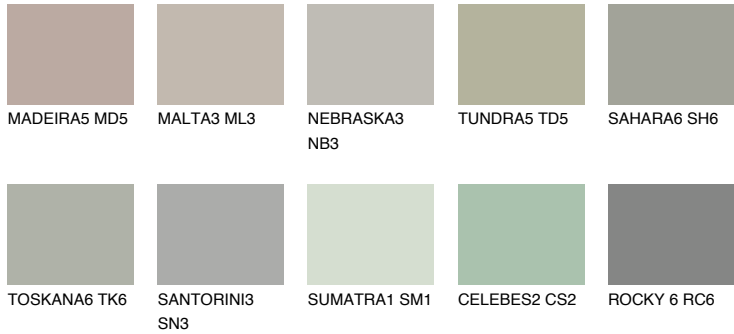

# COLOUR DETAILS

### Matching colours

#### COLOURS

#### INTENSE

For more information on plasters and paints, go to [www.ceresit.ee](http://www.ceresit.ee)

\*The presented colours refer to plasters and paints offered by Ceresit. Due to the use of digital techniques, the presented colours might not represent the original ones, thus they cannot be considered as a reliable colour presentation. We recommend checking the authentic colour samples.