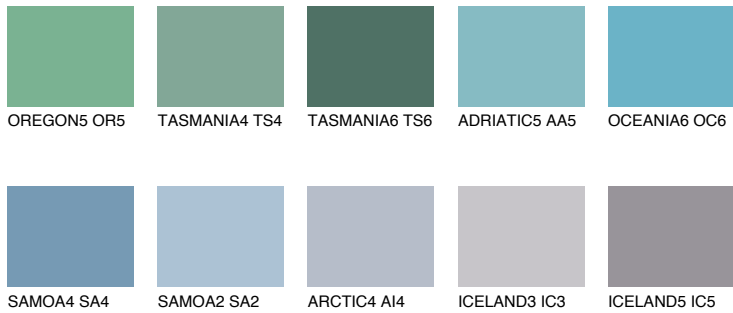

COLOUR DETAILS

POLYNESIA3 PS3

☀️ 30% **TSR 32%**

Matching colours

COLOURS

INTENSE

For more information on plasters and paints, go to www.ceresit.ee

*The presented colours refer to plasters and paints offered by Ceresit. Due to the use of digital techniques, the presented colours might not represent the original ones, thus they cannot be considered as a reliable colour presentation. We recommend checking the authentic colour samples.