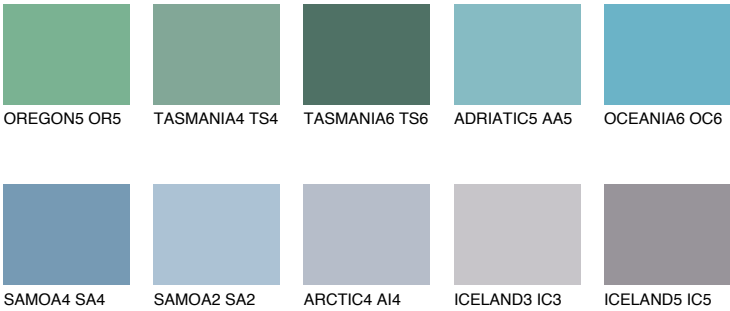

POLYNESIA3 PS3

☀️ 30% **TSR 32%**

Matching colours

COLOURS

INTENSE

For more information on plasters and paints, go to www.ceresit.ee

*The presented colours refer to plasters and paints offered by Ceresit. Due to the use of digital techniques, the presented colours might not represent the original ones, thus they cannot be considered as a reliable colour presentation. We recommend checking the authentic colour samples.