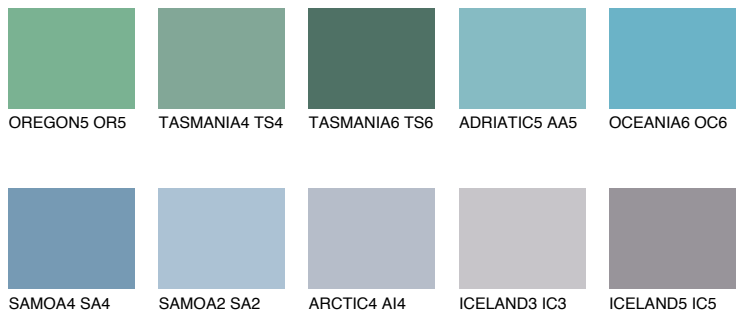

COLOUR DETAILS

POLYNESIA3 PS3

☀️ 30% **TSR 32%**

Matching colours

COLOURS

INTENSE

For more information on plasters and paints, go to www.ceresit.ee

*The presented colours refer to plasters and paints offered by Ceresit. Due to the use of digital techniques, the presented colours might not represent the original ones, thus they cannot be considered as a reliable colour presentation. We recommend checking the authentic colour samples.