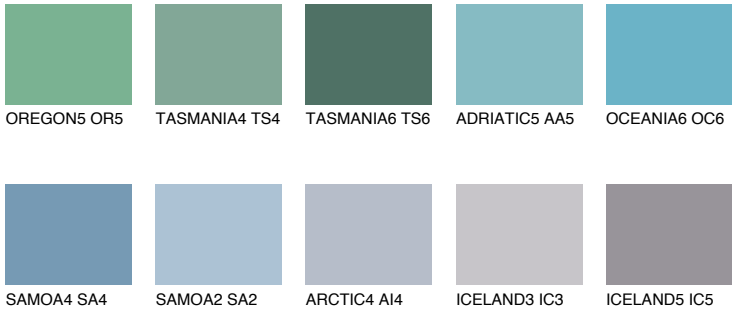

POLYNESIA3 PS3

☀️ 30% **TSR 32%**

Matching colours

COLOURS

INTENSE

For more information on plasters and paints, go to www.ceresit.ee

*The presented colours refer to plasters and paints offered by Ceresit. Due to the use of digital techniques, the presented colours might not represent the original ones, thus they cannot be considered as a reliable colour presentation. We recommend checking the authentic colour samples.