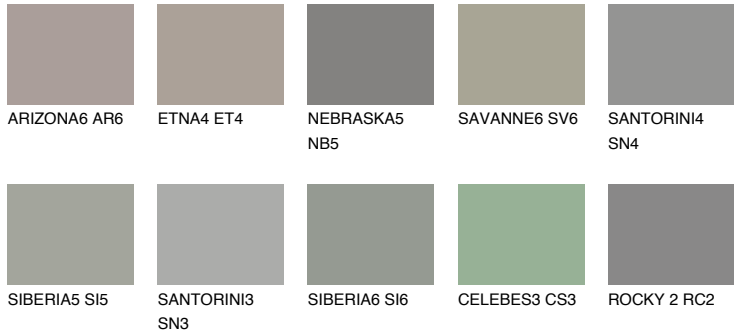

# COLOUR DETAILS

### Matching colours

#### COLOURS

#### INTENSE

For more information on plasters and paints, go to [www.ceresit.ee](http://www.ceresit.ee)

\*The presented colours refer to plasters and paints offered by Ceresit. Due to the use of digital techniques, the presented colours might not represent the original ones, thus they cannot be considered as a reliable colour presentation. We recommend checking the authentic colour samples.