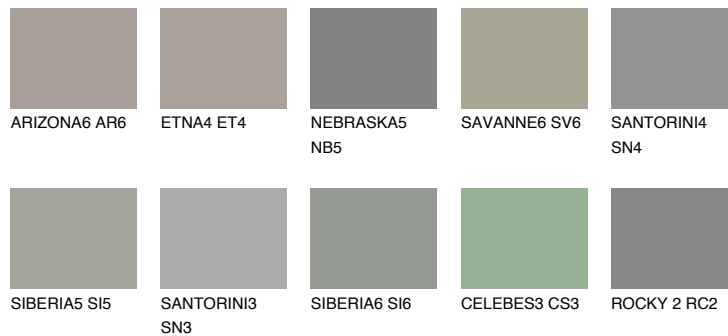

COLOUR DETAILS

REUNION6 RN6

25% **TSR** 21%

Matching colours

COLOURS

INTENSE

For more information on plasters and paints, go to www.ceresit.ee

*The presented colours refer to plasters and paints offered by Ceresit. Due to the use of digital techniques, the presented colours might not represent the original ones, thus they cannot be considered as a reliable colour presentation. We recommend checking the authentic colour samples.