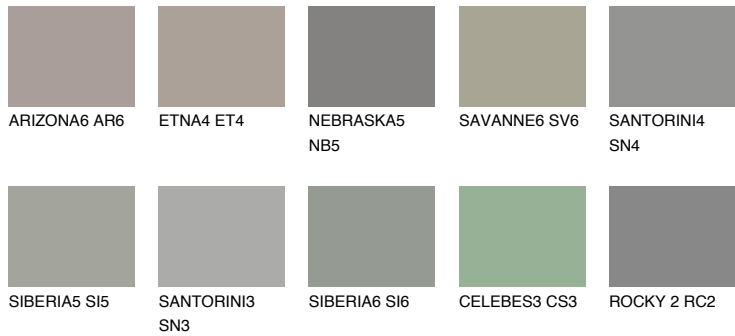

COLOUR DETAILS

REUNION6 RN6

25% **TSR** 21%

Matching colours

COLOURS

INTENSE

For more information on plasters and paints, go to www.ceresit.ee

*The presented colours refer to plasters and paints offered by Ceresit. Due to the use of digital techniques, the presented colours might not represent the original ones, thus they cannot be considered as a reliable colour presentation. We recommend checking the authentic colour samples.