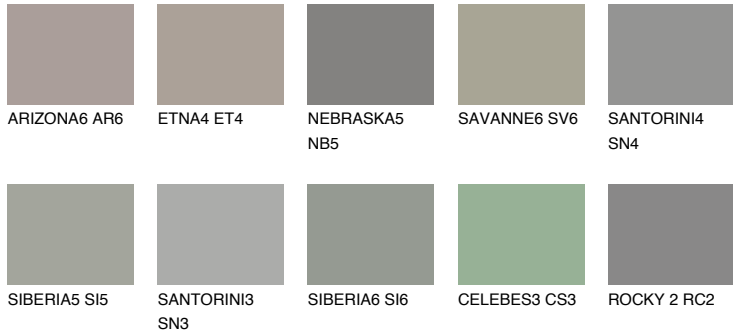

COLOUR DETAILS

REUNION6 RN6

25% **TSR** 21%

Matching colours

COLOURS

INTENSE

For more information on plasters and paints, go to www.ceresit.ee

*The presented colours refer to plasters and paints offered by Ceresit. Due to the use of digital techniques, the presented colours might not represent the original ones, thus they cannot be considered as a reliable colour presentation. We recommend checking the authentic colour samples.