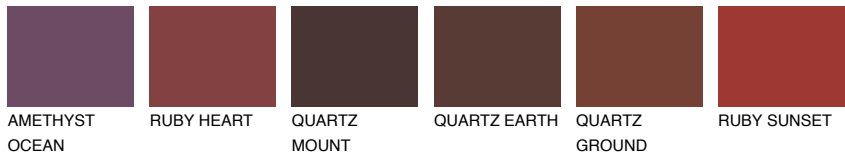

COLOUR DETAILS

REUNION6 RN6

25% **TSR** 21%

Matching colours

COLOURS

INTENSE

For more information on plasters and paints, go to www.ceresit.ee

*The presented colours refer to plasters and paints offered by Ceresit. Due to the use of digital techniques, the presented colours might not represent the original ones, thus they cannot be considered as a reliable colour presentation. We recommend checking the authentic colour samples.