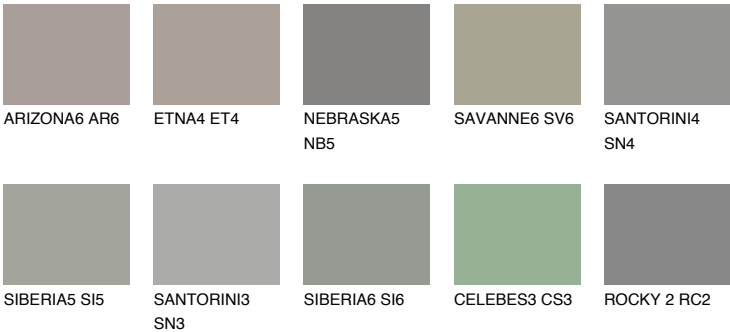

REUNION6 RN6

25% **TSR** 21%

Matching colours

COLOURS

INTENSE

For more information on plasters and paints, go to www.ceresit.ee

*The presented colours refer to plasters and paints offered by Ceresit. Due to the use of digital techniques, the presented colours might not represent the original ones, thus they cannot be considered as a reliable colour presentation. We recommend checking the authentic colour samples.