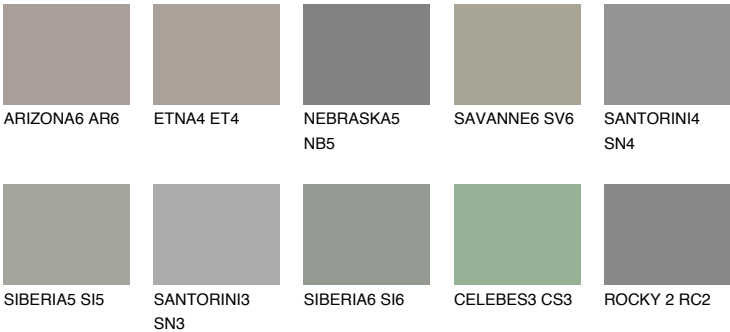

## REUNION6 RN6

25% **TSR** 21%

### Matching colours

#### COLOURS

#### INTENSE

For more information on plasters and paints, go to [www.ceresit.ee](http://www.ceresit.ee)

\*The presented colours refer to plasters and paints offered by Ceresit. Due to the use of digital techniques, the presented colours might not represent the original ones, thus they cannot be considered as a reliable colour presentation. We recommend checking the authentic colour samples.