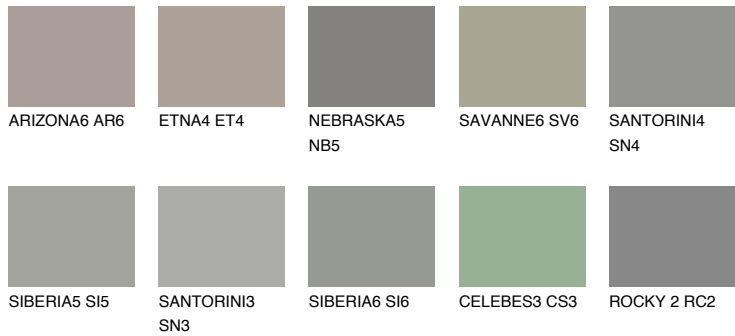

# COLOUR DETAILS

### Matching colours

#### COLOURS

#### INTENSE

For more information on plasters and paints, go to [www.ceresit.ee](http://www.ceresit.ee)

\*The presented colours refer to plasters and paints offered by Ceresit. Due to the use of digital techniques, the presented colours might not represent the original ones, thus they cannot be considered as a reliable colour presentation. We recommend checking the authentic colour samples.