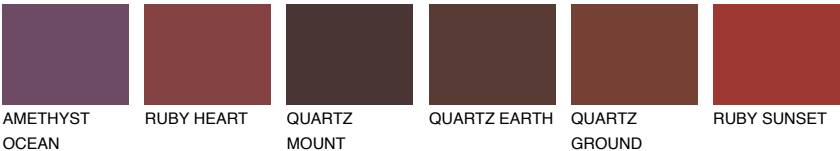

REUNION6 RN6

25% **TSR** 21%

Matching colours

COLOURS

INTENSE

For more information on plasters and paints, go to www.ceresit.ee

*The presented colours refer to plasters and paints offered by Ceresit. Due to the use of digital techniques, the presented colours might not represent the original ones, thus they cannot be considered as a reliable colour presentation. We recommend checking the authentic colour samples.