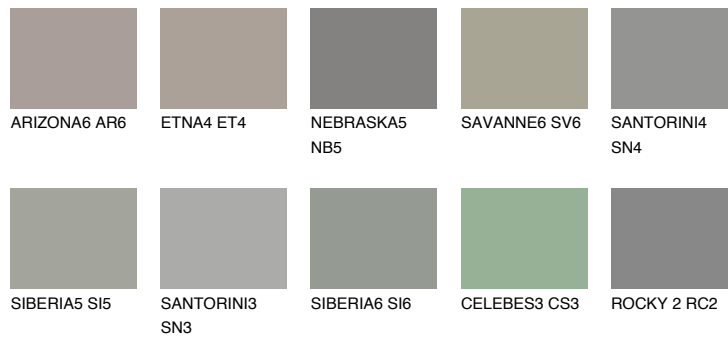

## REUNION6 RN6

25% **TSR** 21%

### Matching colours

#### COLOURS

#### INTENSE

For more information on plasters and paints, go to [www.ceresit.ee](http://www.ceresit.ee)

\*The presented colours refer to plasters and paints offered by Ceresit. Due to the use of digital techniques, the presented colours might not represent the original ones, thus they cannot be considered as a reliable colour presentation. We recommend checking the authentic colour samples.