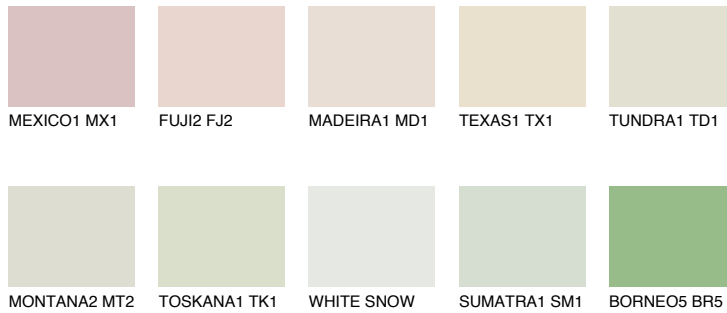

# COLOUR DETAILS

## SAHARA1 SH1

78% TSR 73%

### Matching colours

#### COLOURS