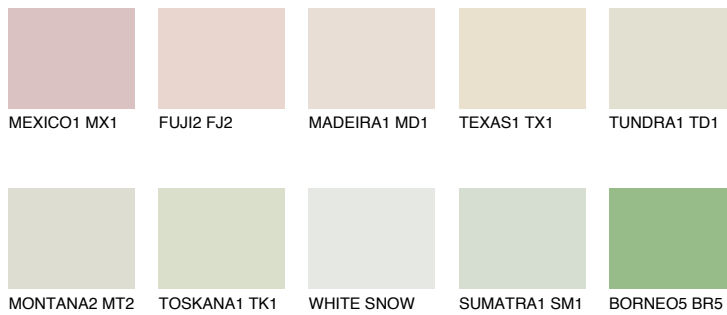

# COLOUR DETAILS

## SAHARA1 SH1

78% TSR 73%

### Matching colours

#### COLOURS