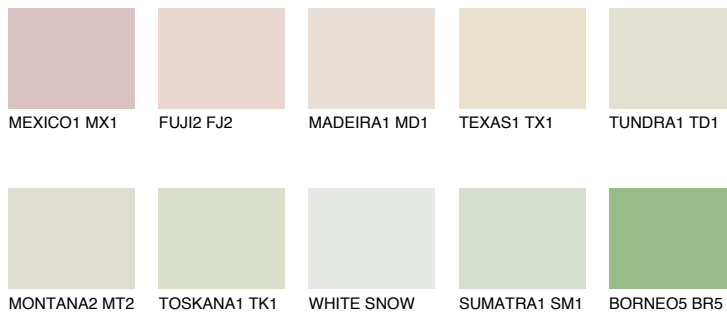

COLOUR DETAILS

SAHARA1 SH1

78% TSR 73%

Matching colours

COLOURS

INTENSE

For more information on plasters and paints, go to www.ceresit.ee

*The presented colours refer to plasters and paints offered by Ceresit. Due to the use of digital techniques, the presented colours might not represent the original ones, thus they cannot be considered as a reliable colour presentation. We recommend checking the authentic colour samples.