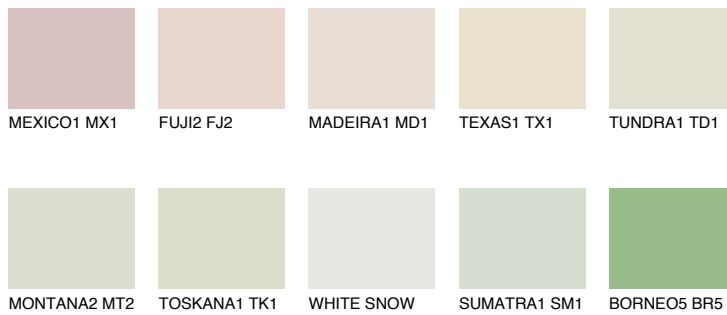

## SAHARA1 SH1

78% **TSR** 73%

### Matching colours

#### COLOURS

#### INTENSE

For more information on plasters and paints, go to [www.ceresit.ee](http://www.ceresit.ee)

\*The presented colours refer to plasters and paints offered by Ceresit. Due to the use of digital techniques, the presented colours might not represent the original ones, thus they cannot be considered as a reliable colour presentation. We recommend checking the authentic colour samples.