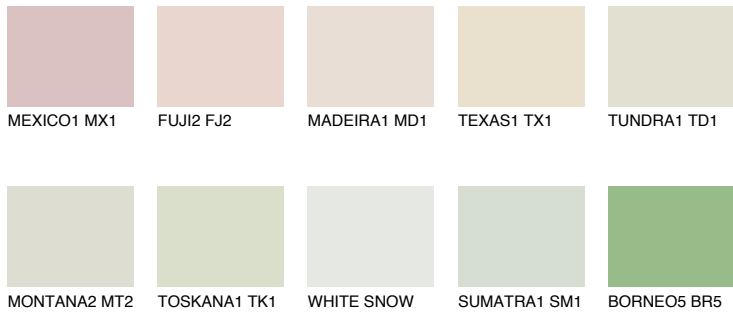

COLOUR DETAILS

SAHARA1 SH1

78% TSR 73%

Matching colours

COLOURS

INTENSE

For more information on plasters and paints, go to www.ceresit.ee

*The presented colours refer to plasters and paints offered by Ceresit. Due to the use of digital techniques, the presented colours might not represent the original ones, thus they cannot be considered as a reliable colour presentation. We recommend checking the authentic colour samples.