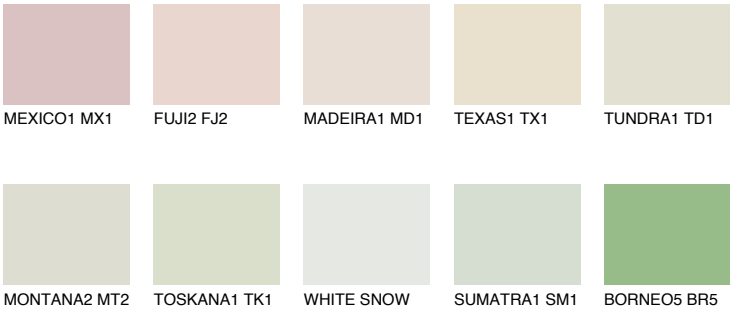

SAHARA1 SH1

78% **TSR** 73%

Matching colours

COLOURS

INTENSE

For more information on plasters and paints, go to www.ceresit.ee

*The presented colours refer to plasters and paints offered by Ceresit. Due to the use of digital techniques, the presented colours might not represent the original ones, thus they cannot be considered as a reliable colour presentation. We recommend checking the authentic colour samples.