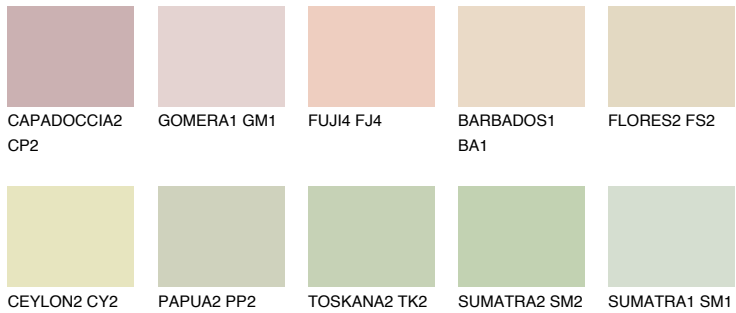

COLOUR DETAILS

SAHARA2 SH2

75% **TSR** 71%

Matching colours

COLOURS

INTENSE

For more information on plasters and paints, go to www.ceresit.ee

*The presented colours refer to plasters and paints offered by Ceresit. Due to the use of digital techniques, the presented colours might not represent the original ones, thus they cannot be considered as a reliable colour presentation. We recommend checking the authentic colour samples.