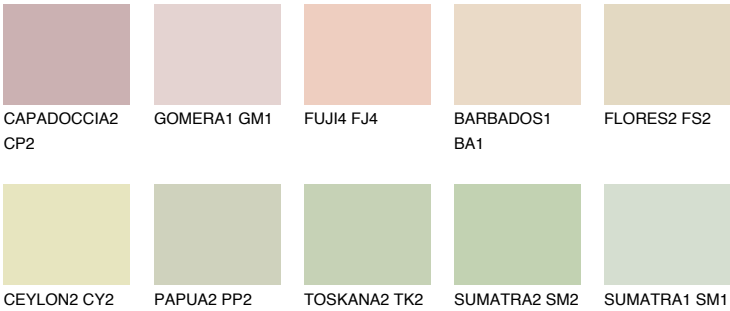

## SAHARA2 SH2

75% **TSR** 71%

### Matching colours

#### COLOURS

#### INTENSE

For more information on plasters and paints, go to [www.ceresit.ee](http://www.ceresit.ee)

\*The presented colours refer to plasters and paints offered by Ceresit. Due to the use of digital techniques, the presented colours might not represent the original ones, thus they cannot be considered as a reliable colour presentation. We recommend checking the authentic colour samples.