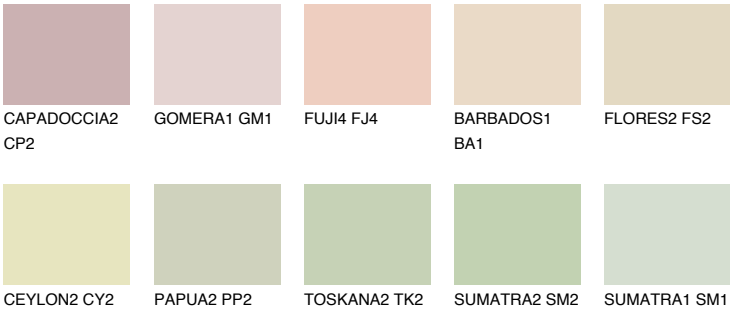

SAHARA2 SH2

75% **TSR** 71%

Matching colours

COLOURS

INTENSE

For more information on plasters and paints, go to www.ceresit.ee

*The presented colours refer to plasters and paints offered by Ceresit. Due to the use of digital techniques, the presented colours might not represent the original ones, thus they cannot be considered as a reliable colour presentation. We recommend checking the authentic colour samples.