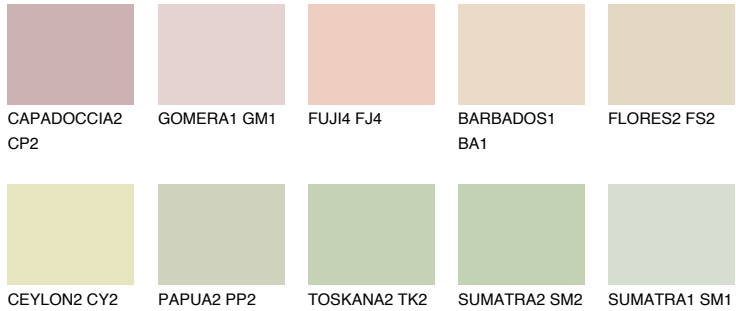

# COLOUR DETAILS

## SAHARA2 SH2

75% TSR 71%

### Matching colours

#### COLOURS