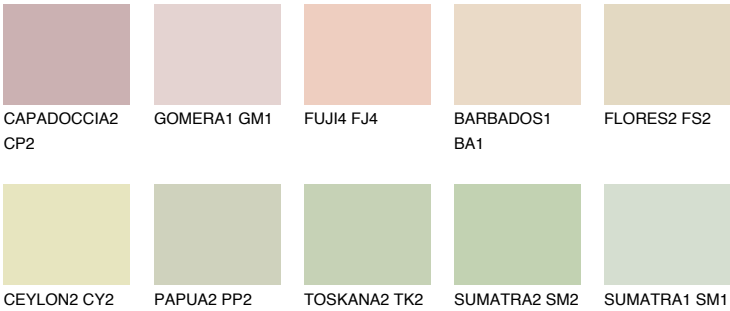

SAHARA2 SH2

75% TSR 71%

Matching colours

COLOURS

INTENSE

For more information on plasters and paints, go to www.ceresit.ee

*The presented colours refer to plasters and paints offered by Ceresit. Due to the use of digital techniques, the presented colours might not represent the original ones, thus they cannot be considered as a reliable colour presentation. We recommend checking the authentic colour samples.