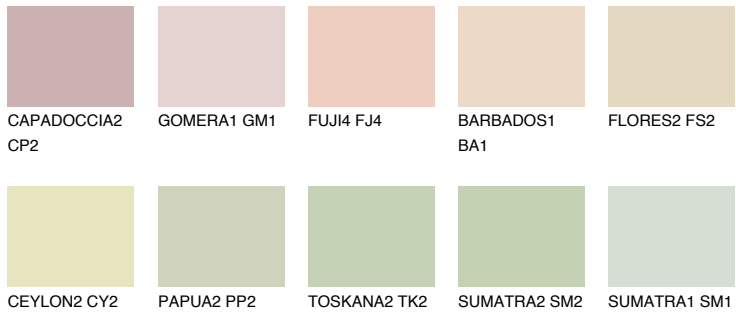

## SAHARA2 SH2

75% **TSR** 71%

### Matching colours

#### COLOURS

#### INTENSE

For more information on plasters and paints, go to [www.ceresit.ee](http://www.ceresit.ee)

\*The presented colours refer to plasters and paints offered by Ceresit. Due to the use of digital techniques, the presented colours might not represent the original ones, thus they cannot be considered as a reliable colour presentation. We recommend checking the authentic colour samples.