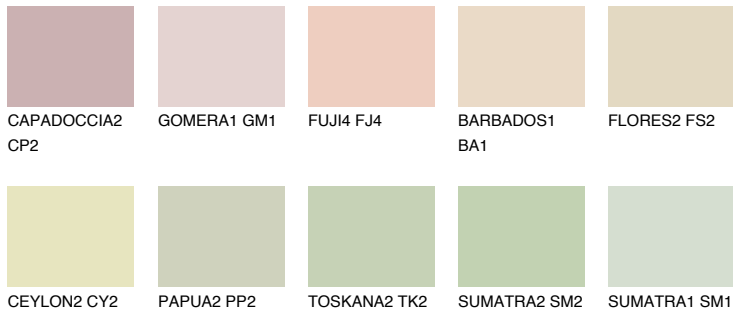

COLOUR DETAILS

SAHARA2 SH2

75% **TSR** 71%

Matching colours

COLOURS

INTENSE

For more information on plasters and paints, go to www.ceresit.ee

*The presented colours refer to plasters and paints offered by Ceresit. Due to the use of digital techniques, the presented colours might not represent the original ones, thus they cannot be considered as a reliable colour presentation. We recommend checking the authentic colour samples.