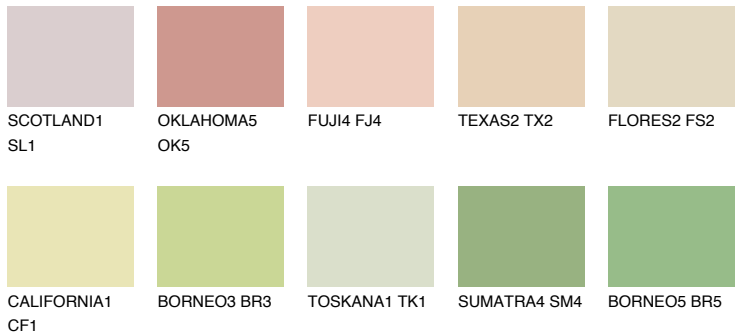

COLOUR DETAILS

SAHARA3 SH3

73% TSR 69%

Matching colours

COLOURS

INTENSE

For more information on plasters and paints, go to www.ceresit.ee

*The presented colours refer to plasters and paints offered by Ceresit. Due to the use of digital techniques, the presented colours might not represent the original ones, thus they cannot be considered as a reliable colour presentation. We recommend checking the authentic colour samples.