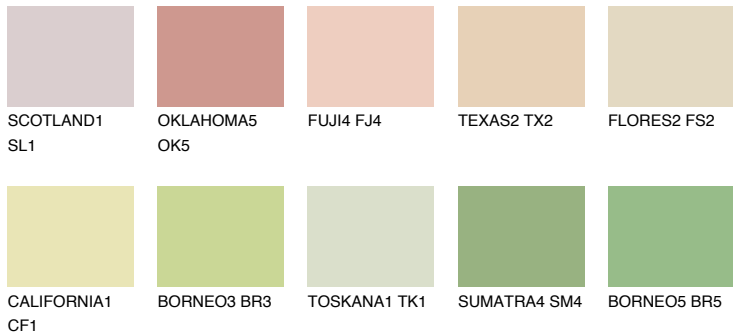

COLOUR DETAILS

SAHARA3 SH3

73% TSR 69%

Matching colours

COLOURS

INTENSE

For more information on plasters and paints, go to www.ceresit.ee

*The presented colours refer to plasters and paints offered by Ceresit. Due to the use of digital techniques, the presented colours might not represent the original ones, thus they cannot be considered as a reliable colour presentation. We recommend checking the authentic colour samples.