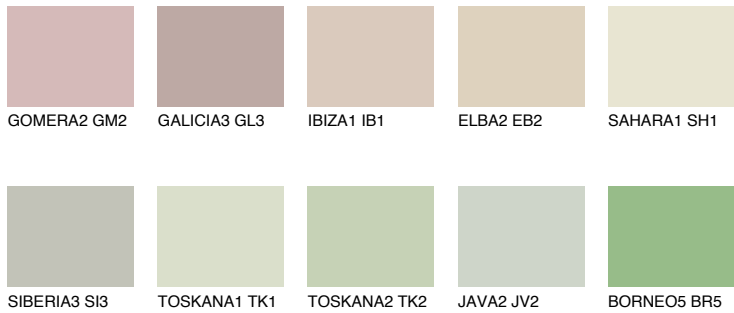

COLOUR DETAILS

SAHARA4 SH4

67% **TSR** 67%

Matching colours

COLOURS

INTENSE

For more information on plasters and paints, go to www.ceresit.ee

*The presented colours refer to plasters and paints offered by Ceresit. Due to the use of digital techniques, the presented colours might not represent the original ones, thus they cannot be considered as a reliable colour presentation. We recommend checking the authentic colour samples.