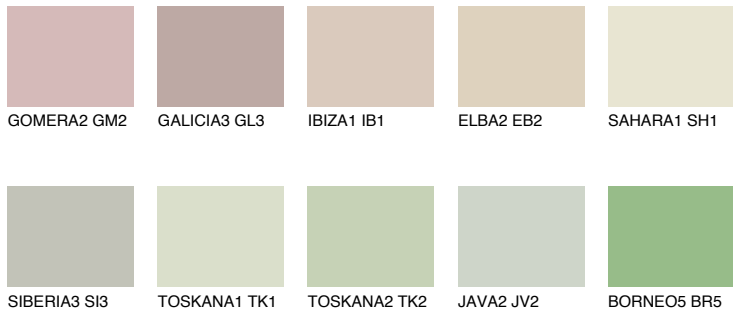

# COLOUR DETAILS

## SAHARA4 SH4

67% TSR 67%

### Matching colours

#### COLOURS