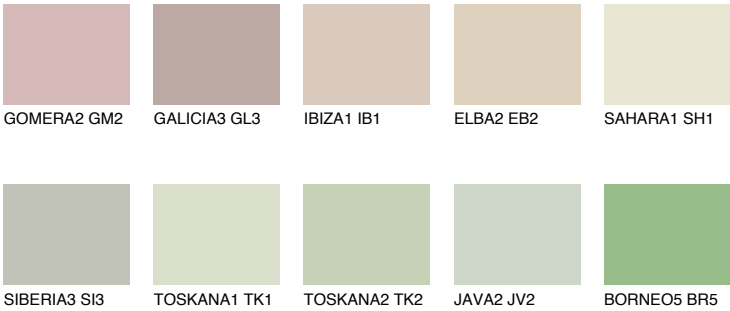

## SAHARA4 SH4

67% **TSR** 67%

### Matching colours

#### COLOURS

#### INTENSE

For more information on plasters and paints, go to [www.ceresit.ee](http://www.ceresit.ee)

\*The presented colours refer to plasters and paints offered by Ceresit. Due to the use of digital techniques, the presented colours might not represent the original ones, thus they cannot be considered as a reliable colour presentation. We recommend checking the authentic colour samples.