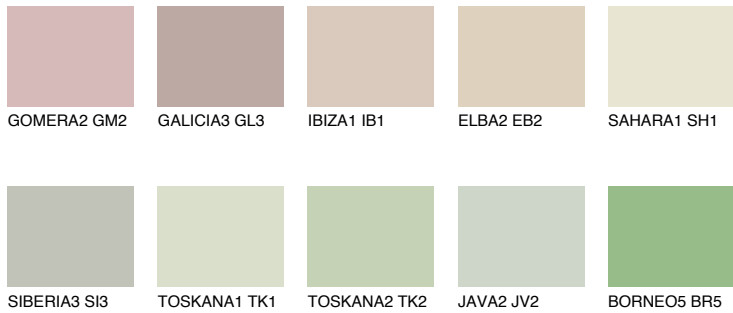

COLOUR DETAILS

SAHARA4 SH4

67% **TSR** 67%

Matching colours

COLOURS

INTENSE

For more information on plasters and paints, go to www.ceresit.ee

*The presented colours refer to plasters and paints offered by Ceresit. Due to the use of digital techniques, the presented colours might not represent the original ones, thus they cannot be considered as a reliable colour presentation. We recommend checking the authentic colour samples.