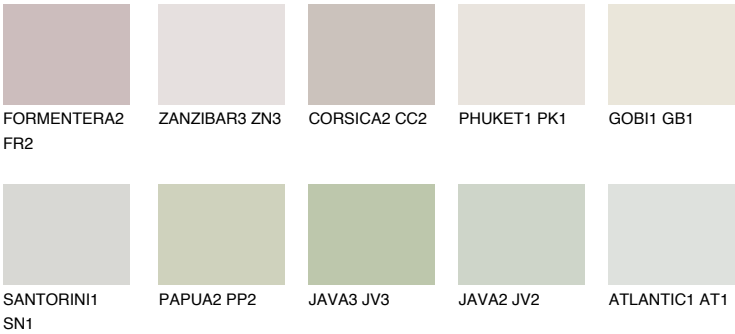

COLOUR DETAILS

SAHARA5 SH5

66% **TSR** 61%

Matching colours

COLOURS

INTENSE

For more information on plasters and paints, go to www.ceresit.ee

*The presented colours refer to plasters and paints offered by Ceresit. Due to the use of digital techniques, the presented colours might not represent the original ones, thus they cannot be considered as a reliable colour presentation. We recommend checking the authentic colour samples.