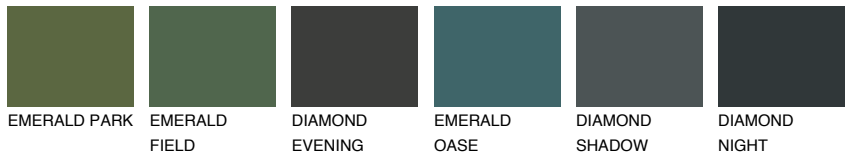

COLOUR DETAILS

SAHARA5 SH5

66% **TSR** 61%

Matching colours

COLOURS

INTENSE

For more information on plasters and paints, go to www.ceresit.ee

*The presented colours refer to plasters and paints offered by Ceresit. Due to the use of digital techniques, the presented colours might not represent the original ones, thus they cannot be considered as a reliable colour presentation. We recommend checking the authentic colour samples.