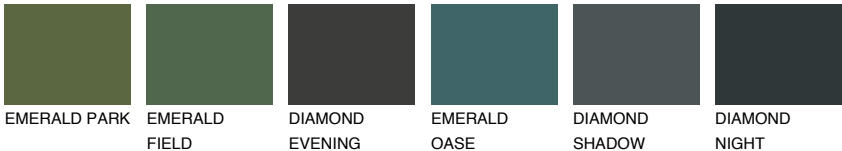

COLOUR DETAILS

SAHARA5 SH5

66% **TSR** 61%

Matching colours

COLOURS

INTENSE

For more information on plasters and paints, go to www.ceresit.ee

*The presented colours refer to plasters and paints offered by Ceresit. Due to the use of digital techniques, the presented colours might not represent the original ones, thus they cannot be considered as a reliable colour presentation. We recommend checking the authentic colour samples.