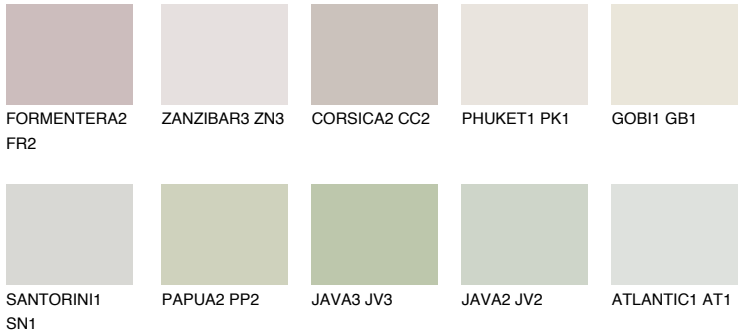

# COLOUR DETAILS

## SAHARA5 SH5

66% **TSR** 61%

### Matching colours

#### COLOURS