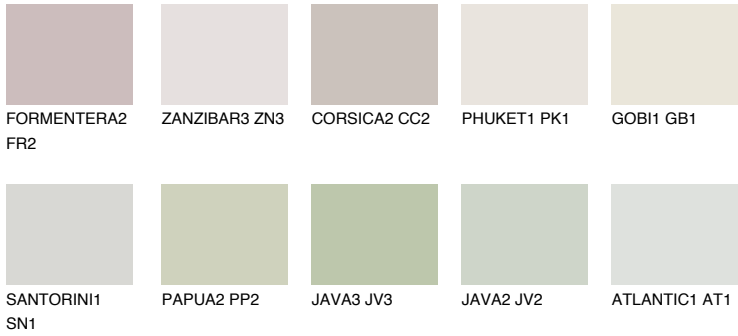

COLOUR DETAILS

SAHARA5 SH5

66% **TSR** 61%

Matching colours

COLOURS

INTENSE

For more information on plasters and paints, go to www.ceresit.ee

*The presented colours refer to plasters and paints offered by Ceresit. Due to the use of digital techniques, the presented colours might not represent the original ones, thus they cannot be considered as a reliable colour presentation. We recommend checking the authentic colour samples.