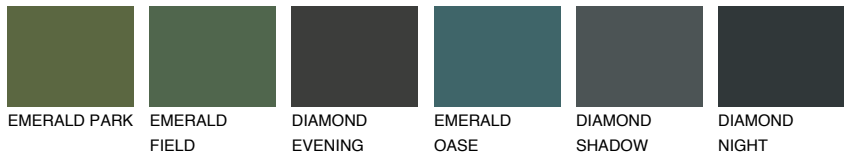

COLOUR DETAILS

SAHARA5 SH5

66% **TSR** 61%

Matching colours

COLOURS

INTENSE

For more information on plasters and paints, go to www.ceresit.ee

*The presented colours refer to plasters and paints offered by Ceresit. Due to the use of digital techniques, the presented colours might not represent the original ones, thus they cannot be considered as a reliable colour presentation. We recommend checking the authentic colour samples.