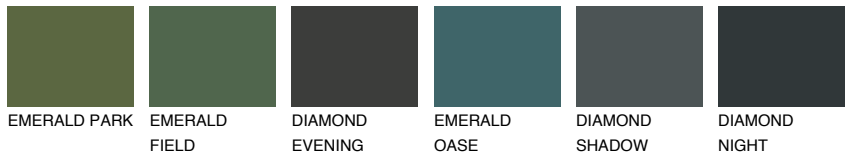

COLOUR DETAILS

SAHARA5 SH5

66% **TSR** 61%

Matching colours

COLOURS

INTENSE

For more information on plasters and paints, go to www.ceresit.ee

*The presented colours refer to plasters and paints offered by Ceresit. Due to the use of digital techniques, the presented colours might not represent the original ones, thus they cannot be considered as a reliable colour presentation. We recommend checking the authentic colour samples.