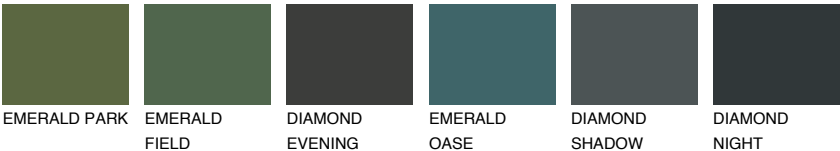

SAHARA5 SH5

66% **TSR** 61%

Matching colours

COLOURS

INTENSE

For more information on plasters and paints, go to www.ceresit.ee

*The presented colours refer to plasters and paints offered by Ceresit. Due to the use of digital techniques, the presented colours might not represent the original ones, thus they cannot be considered as a reliable colour presentation. We recommend checking the authentic colour samples.