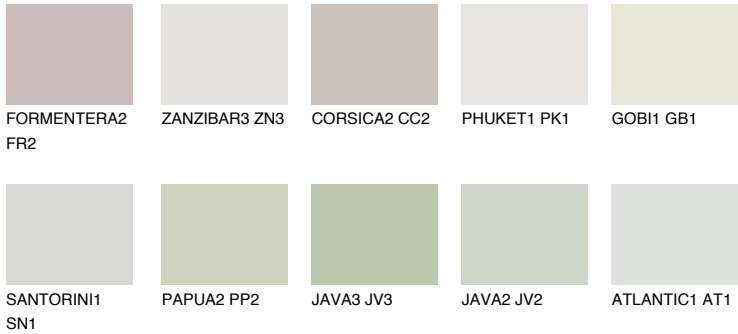

COLOUR DETAILS

SAHARA5 SH5

66% **TSR** 61%

Matching colours

COLOURS

INTENSE

For more information on plasters and paints, go to www.ceresit.ee

*The presented colours refer to plasters and paints offered by Ceresit. Due to the use of digital techniques, the presented colours might not represent the original ones, thus they cannot be considered as a reliable colour presentation. We recommend checking the authentic colour samples.