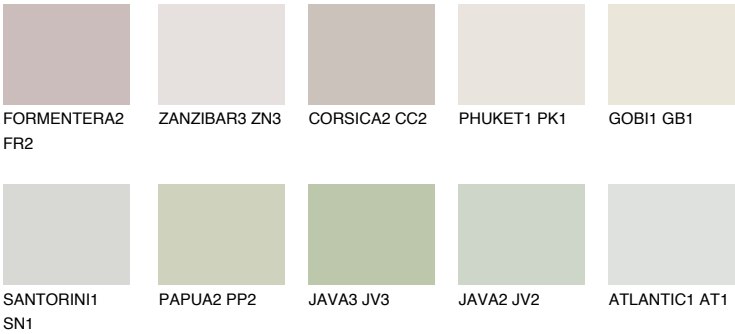

SAHARA5 SH5

66% **TSR** 61%

Matching colours

COLOURS

INTENSE

For more information on plasters and paints, go to www.ceresit.ee

*The presented colours refer to plasters and paints offered by Ceresit. Due to the use of digital techniques, the presented colours might not represent the original ones, thus they cannot be considered as a reliable colour presentation. We recommend checking the authentic colour samples.