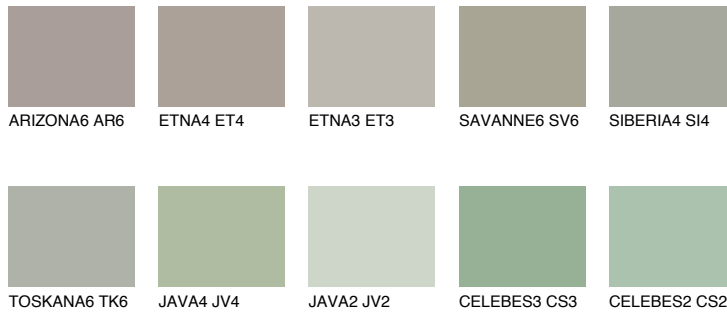

COLOUR DETAILS

SAHARA6 SH6

36% **TSR** 31%

Matching colours

COLOURS

INTENSE

For more information on plasters and paints, go to www.ceresit.ee

*The presented colours refer to plasters and paints offered by Ceresit. Due to the use of digital techniques, the presented colours might not represent the original ones, thus they cannot be considered as a reliable colour presentation. We recommend checking the authentic colour samples.