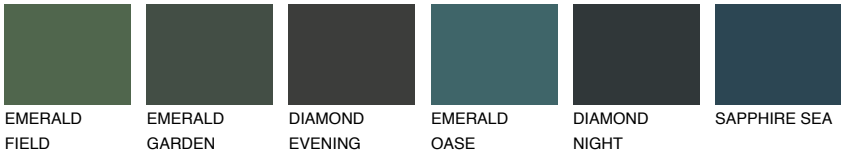

SAHARA6 SH6

36% TSR 31%

Matching colours

COLOURS

INTENSE

For more information on plasters and paints, go to www.ceresit.ee

*The presented colours refer to plasters and paints offered by Ceresit. Due to the use of digital techniques, the presented colours might not represent the original ones, thus they cannot be considered as a reliable colour presentation. We recommend checking the authentic colour samples.