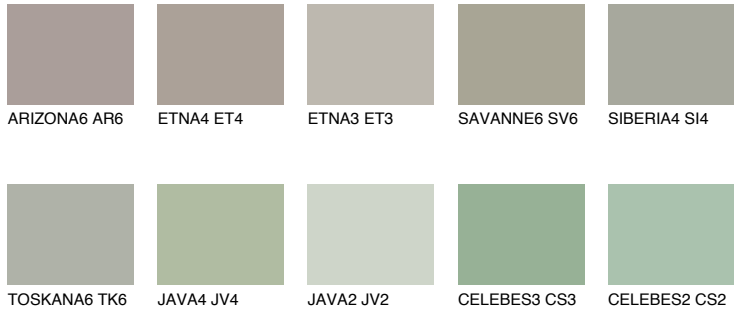

COLOUR DETAILS

SAHARA6 SH6

36% **TSR** 31%

Matching colours

COLOURS

INTENSE

For more information on plasters and paints, go to www.ceresit.ee

*The presented colours refer to plasters and paints offered by Ceresit. Due to the use of digital techniques, the presented colours might not represent the original ones, thus they cannot be considered as a reliable colour presentation. We recommend checking the authentic colour samples.