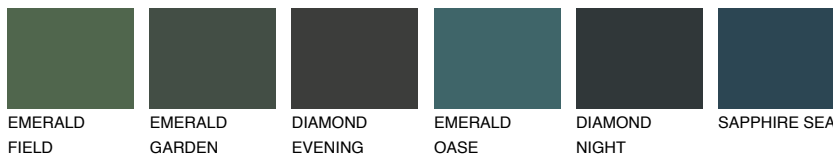

COLOUR DETAILS

SAHARA6 SH6

36% **TSR** 31%

Matching colours

COLOURS

INTENSE

For more information on plasters and paints, go to www.ceresit.ee

*The presented colours refer to plasters and paints offered by Ceresit. Due to the use of digital techniques, the presented colours might not represent the original ones, thus they cannot be considered as a reliable colour presentation. We recommend checking the authentic colour samples.