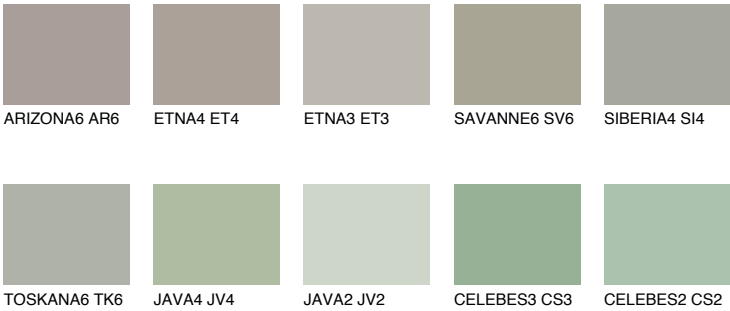

## SAHARA6 SH6

36% TSR 31%

### Matching colours

#### COLOURS

#### INTENSE

For more information on plasters and paints, go to [www.ceresit.ee](http://www.ceresit.ee)

\*The presented colours refer to plasters and paints offered by Ceresit. Due to the use of digital techniques, the presented colours might not represent the original ones, thus they cannot be considered as a reliable colour presentation. We recommend checking the authentic colour samples.