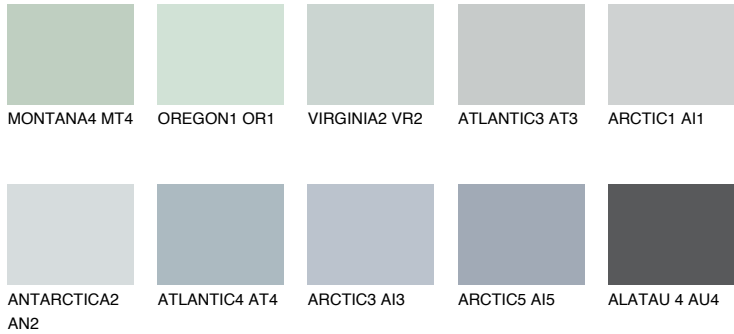

COLOUR DETAILS

STROMBOLI2 ST2

58% **TSR** 60%

Matching colours

COLOURS

INTENSE

For more information on plasters and paints, go to www.ceresit.ee

*The presented colours refer to plasters and paints offered by Ceresit. Due to the use of digital techniques, the presented colours might not represent the original ones, thus they cannot be considered as a reliable colour presentation. We recommend checking the authentic colour samples.