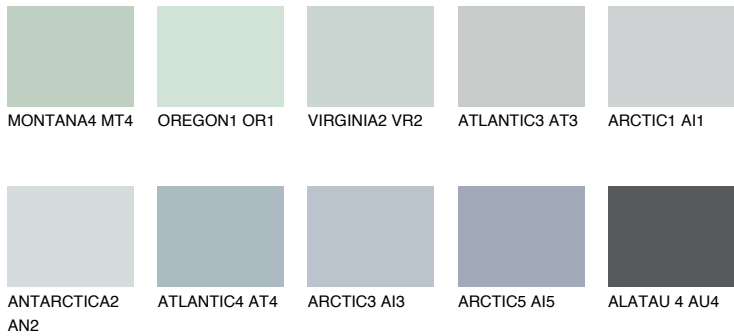

COLOUR DETAILS

STROMBOLI2 ST2

58% **TSR** 60%

Matching colours

COLOURS

INTENSE

For more information on plasters and paints, go to www.ceresit.ee

*The presented colours refer to plasters and paints offered by Ceresit. Due to the use of digital techniques, the presented colours might not represent the original ones, thus they cannot be considered as a reliable colour presentation. We recommend checking the authentic colour samples.