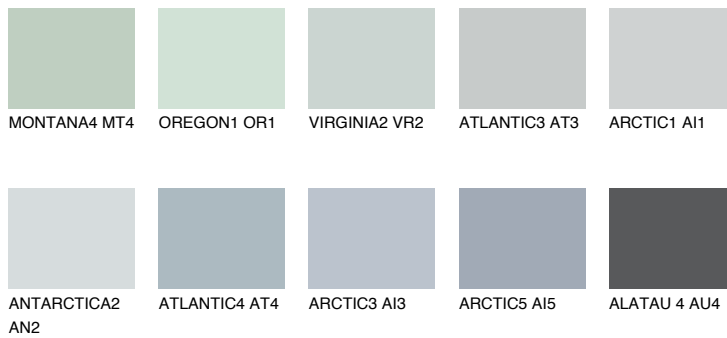

COLOUR DETAILS

STROMBOLI2 ST2

58% **TSR** 60%

Matching colours

COLOURS

INTENSE

For more information on plasters and paints, go to www.ceresit.ee

*The presented colours refer to plasters and paints offered by Ceresit. Due to the use of digital techniques, the presented colours might not represent the original ones, thus they cannot be considered as a reliable colour presentation. We recommend checking the authentic colour samples.