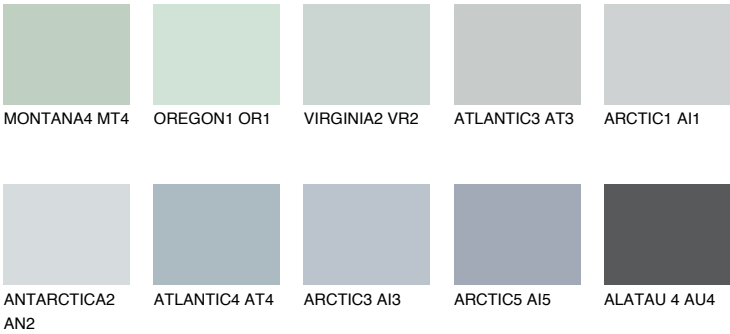

STROMBOLI2 ST2

58% **TSR** 60%

Matching colours

COLOURS

INTENSE

For more information on plasters and paints, go to www.ceresit.ee

*The presented colours refer to plasters and paints offered by Ceresit. Due to the use of digital techniques, the presented colours might not represent the original ones, thus they cannot be considered as a reliable colour presentation. We recommend checking the authentic colour samples.