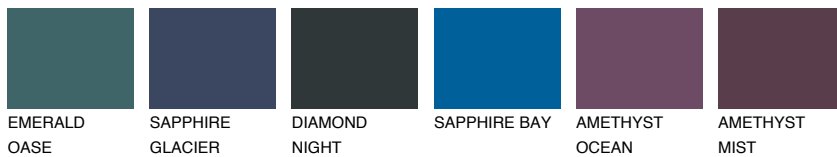

STROMBOLI3 ST3

47% **TSR** 41%

Matching colours

COLOURS

INTENSE

For more information on plasters and paints, go to www.ceresit.ee

*The presented colours refer to plasters and paints offered by Ceresit. Due to the use of digital techniques, the presented colours might not represent the original ones, thus they cannot be considered as a reliable colour presentation. We recommend checking the authentic colour samples.