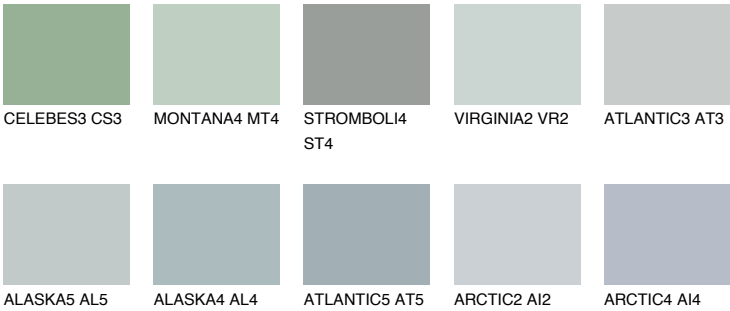

STROMBOLI3 ST3

47% **TSR** 41%

Matching colours

COLOURS

INTENSE

For more information on plasters and paints, go to www.ceresit.ee

*The presented colours refer to plasters and paints offered by Ceresit. Due to the use of digital techniques, the presented colours might not represent the original ones, thus they cannot be considered as a reliable colour presentation. We recommend checking the authentic colour samples.