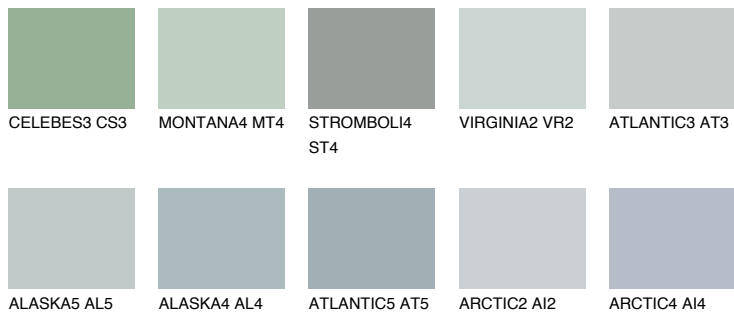

STROMBOLI3 ST3

47% **TSR** 41%

Matching colours

COLOURS

INTENSE

For more information on plasters and paints, go to www.ceresit.ee

*The presented colours refer to plasters and paints offered by Ceresit. Due to the use of digital techniques, the presented colours might not represent the original ones, thus they cannot be considered as a reliable colour presentation. We recommend checking the authentic colour samples.