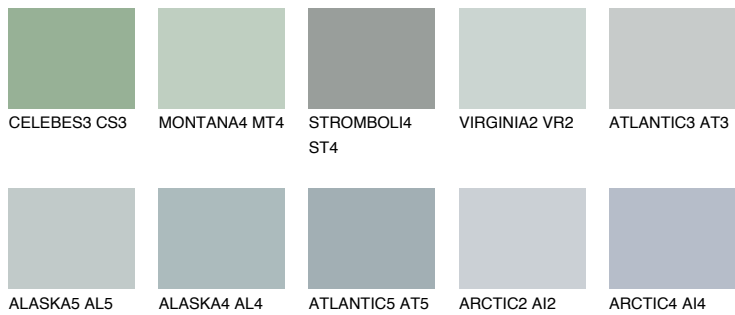

STROMBOLI3 ST3

47% **TSR** 41%

Matching colours

COLOURS

INTENSE

For more information on plasters and paints, go to www.ceresit.ee

*The presented colours refer to plasters and paints offered by Ceresit. Due to the use of digital techniques, the presented colours might not represent the original ones, thus they cannot be considered as a reliable colour presentation. We recommend checking the authentic colour samples.